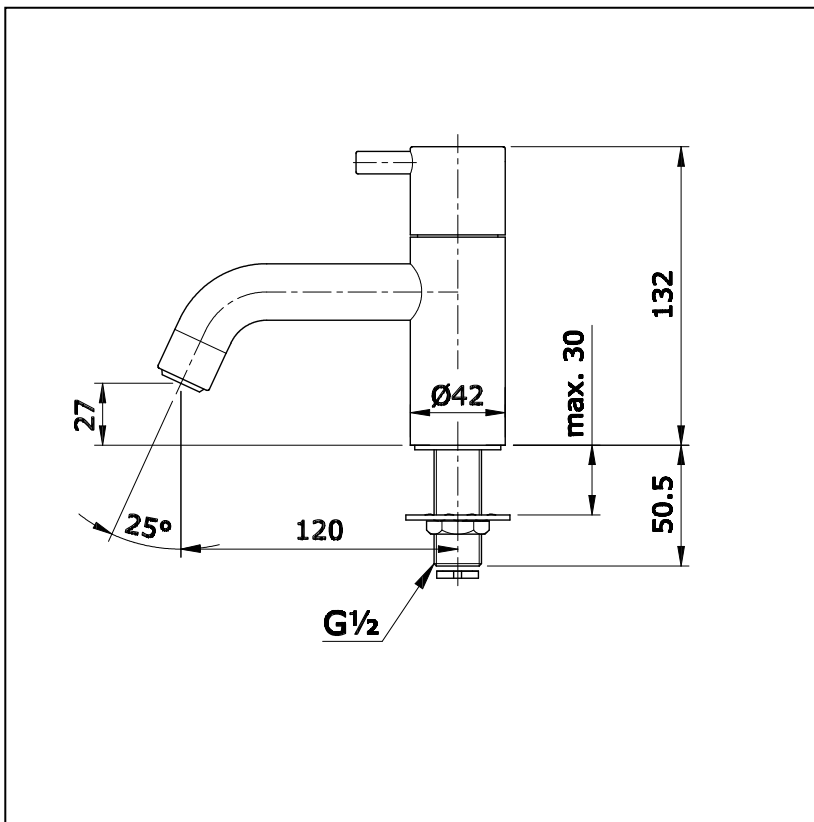

Drawing:

Remarks:

Please consult TOTO sales representative for detail.