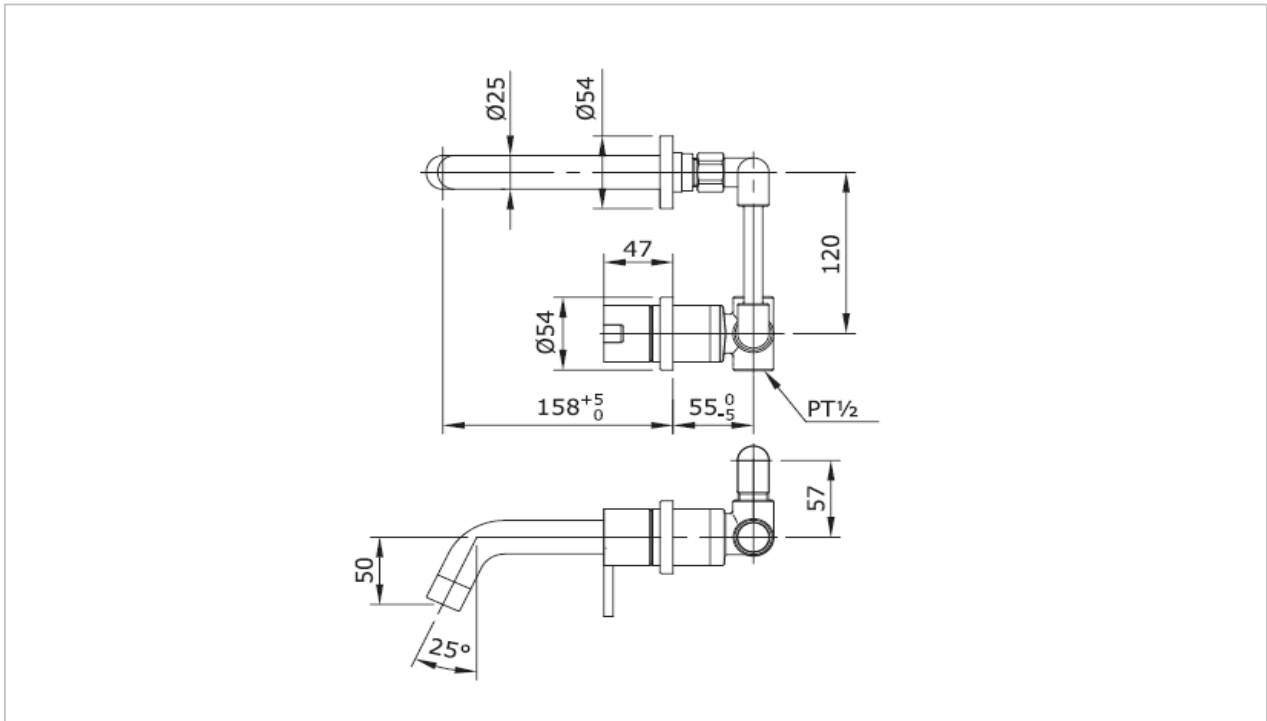

TOTO

FAUCET&SHOWER

TX120LE

"Ego" Lavatory Faucet

Product Features

Wall Single Lever Lavatory Faucet

Suggestion Fittings & Parts

Remark : We reserve the right to change some parts for suitability.