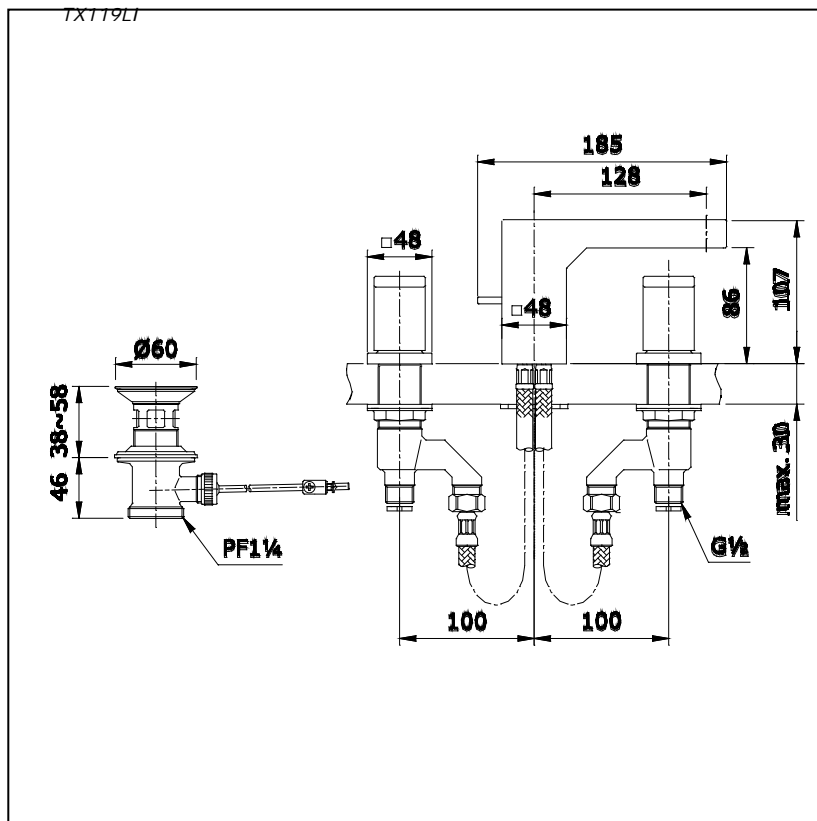

Drawing:

Remarks:

Please consult TOTO sales representative for detail.