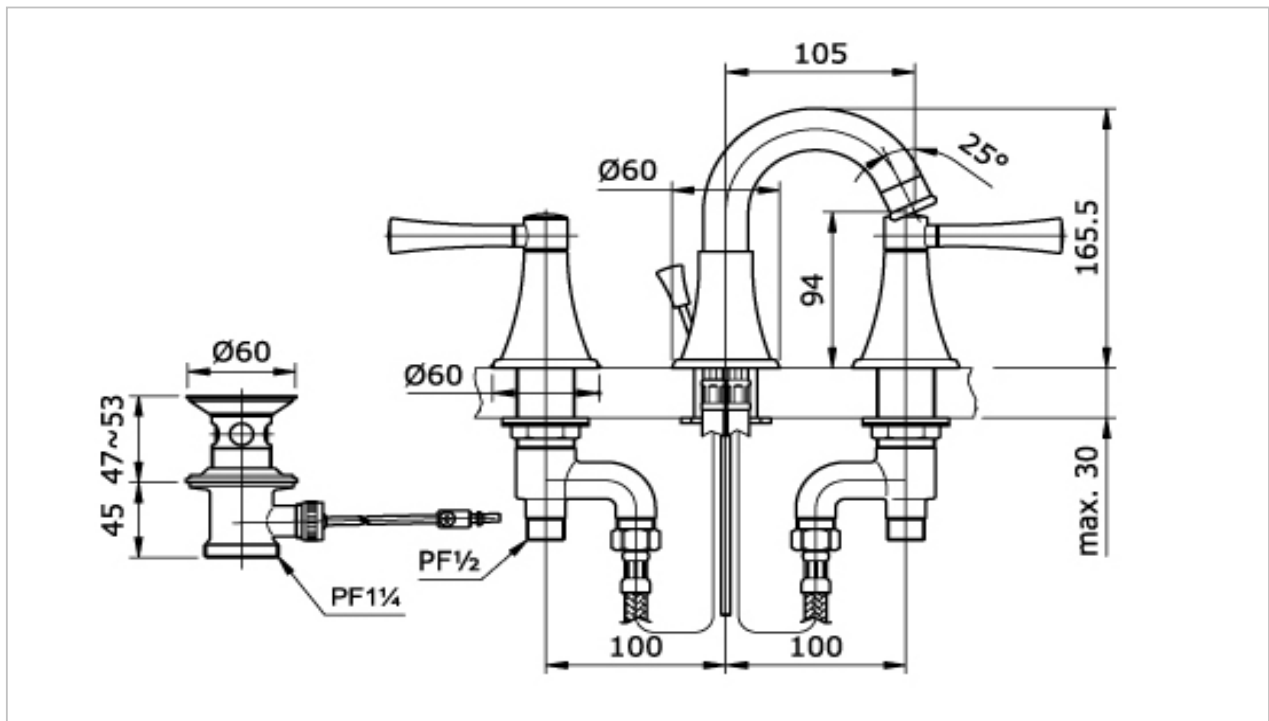

TOTO

FAUCET&SHOWER

TX119LGV1

"Gloria" Lavatory Faucet

Product Features

8" Lavatory Faucet with 1 1/4" Pop-up Waste

Suggestion Fittings & Parts

Remark : We reserve the right to change some parts for suitability.