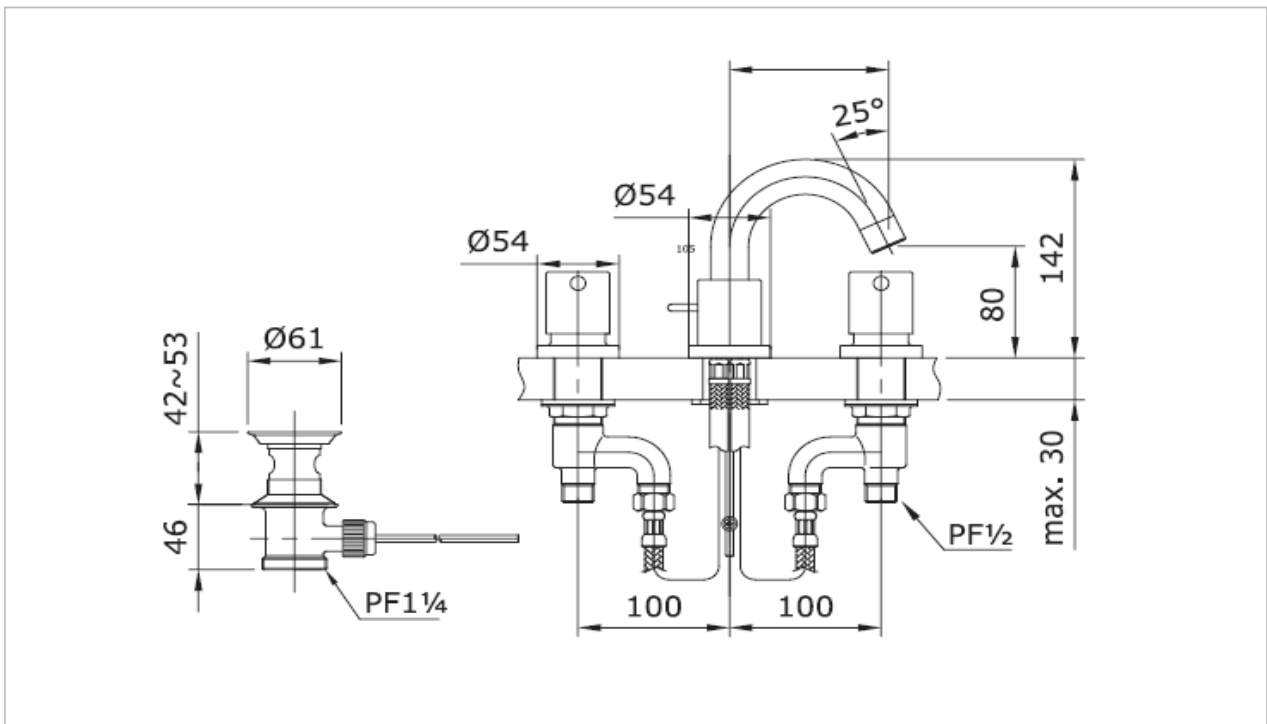

### Product Features

8" Lavatory Faucet with Pop-up Waste