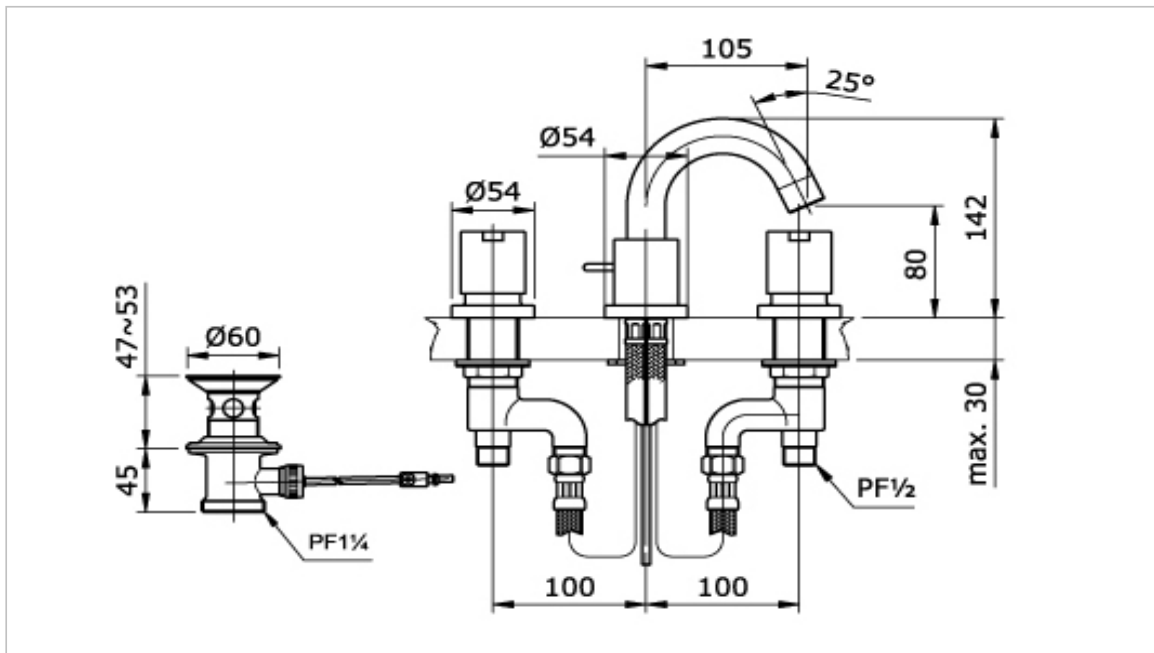

**TOTO**

**FAUCET&SHOWER**

**TX119LEN**

*"Ego" Lavatory Faucet*

**Product Features**

8" Lavatory Faucet  
With 1 1/4" Pop-up Waste

**Suggestion Fittings & Parts**

Remark : We reserve the right to change some parts for suitability.