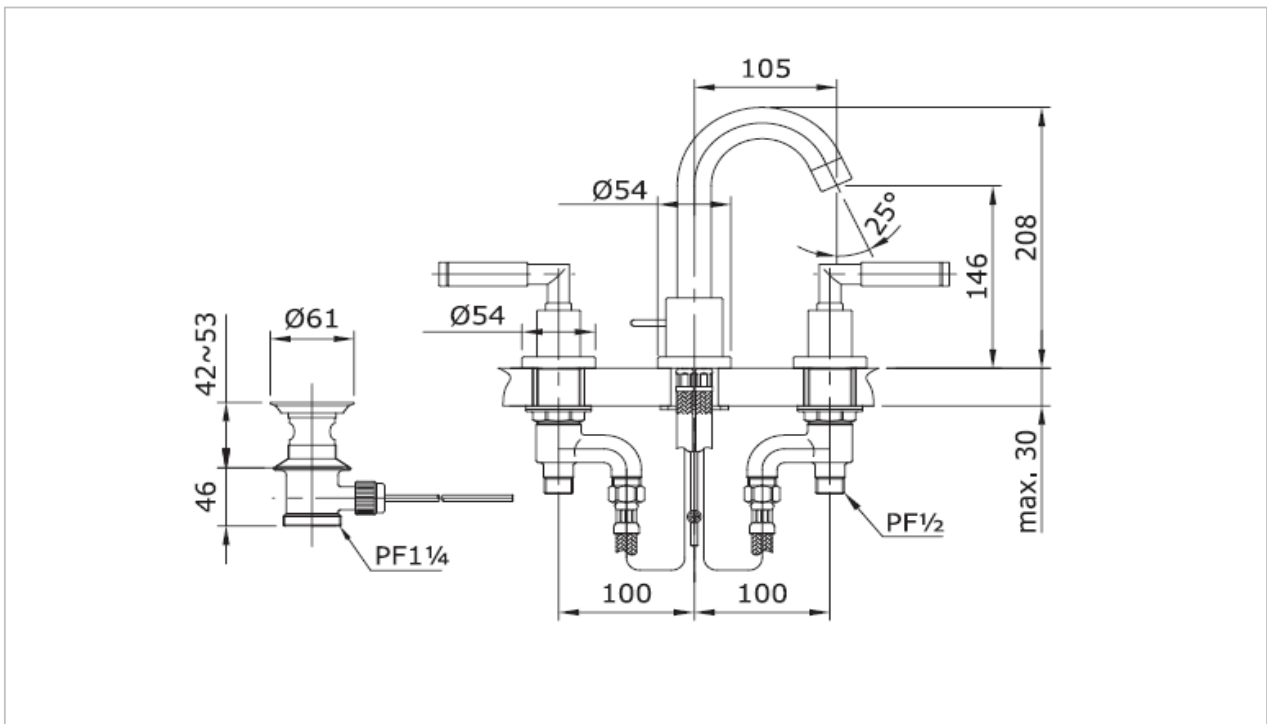

TOTO

FAUCET&SHOWER

TX119LEL

"Ego II (Lever Handle)" Lavatory Faucet

Product Features

8" Lavatory Faucet with Pop-up Waste

Suggestion Fittings & Parts

Remark : We reserve the right to change some parts for suitability.