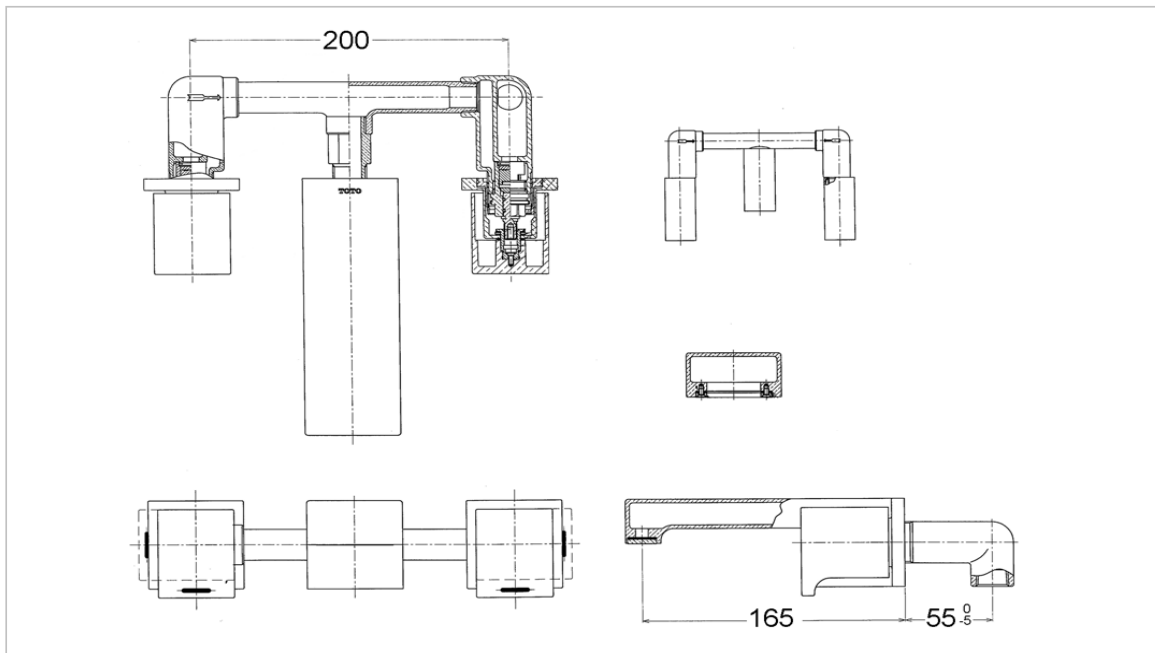

TOTO

FAUCET&SHOWER

TX118LIK1

"Ego II" Wall Lavatory Faucet

Product Features

Combination Wall Type Lavatory Faucet

Suggestion Fittings & Parts

Remark : We reserve the right to change some parts for suitability.