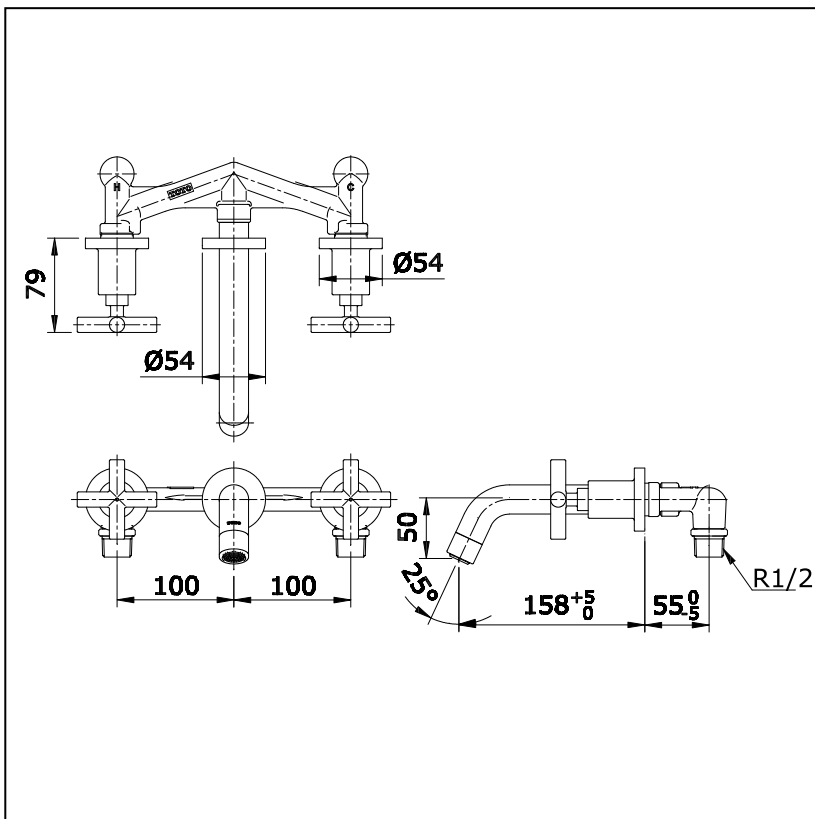

Item number: **TX118LEC** **EGO II Series**

Features

-
-
-

Specifications

Water Pressure : 0.05MPa -0.75MPa
 Hole : 3 Holes
 Finish : Nickel Chrome
 Material : Brass

Parts description

- TX118LEC

Wall Mounted Lavatory Faucet

Drawing:

Remarks:

Please result TOTO sales representative for detail.