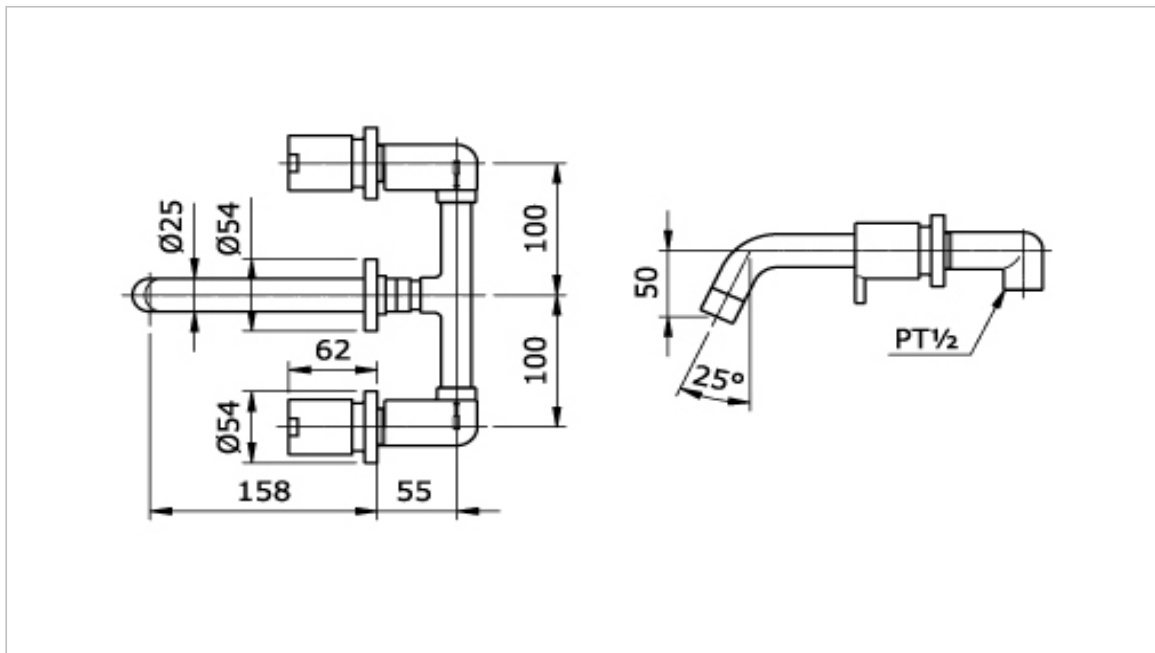

TOTO

FAUCET&SHOWER

TX118LE

"Ego"Wall Lavatory Faucet

Product Features

Combination Wall Type Lavatory Faucet

Suggestion Fittings & Parts

Remark : We reserve the right to change some parts for suitability.