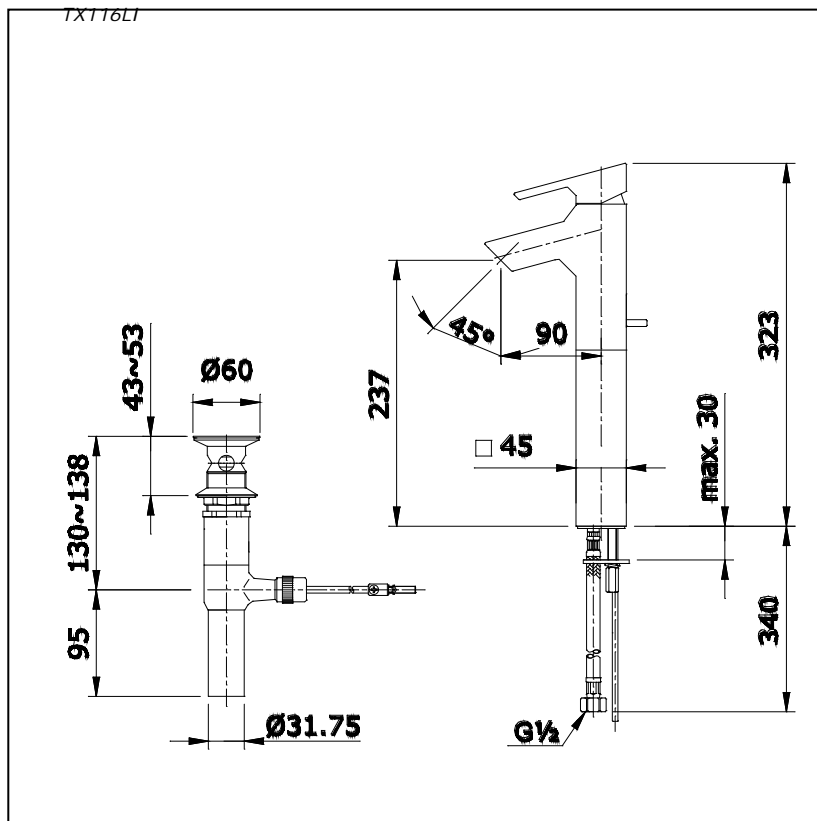

Item number: **TX116LI** **ICON Series**

Features

- Modern styling to complement the Icon design suite
- Durable finishes

Specifications

Water Pressure : 0.05MPa -0.75MPa
 Hole : 1 Hole
 Finish : Nickel Chrome
 Material : Brass
 Flow Rate/ : <6L/min @0.1MPa.
 Water usage

Parts description

- **TX116LI**

Extended Single Lever Lavatory
 Faucet with Pop-Up Waste

Drawing:

Remarks:

Please result TOTO sales representative for detail.