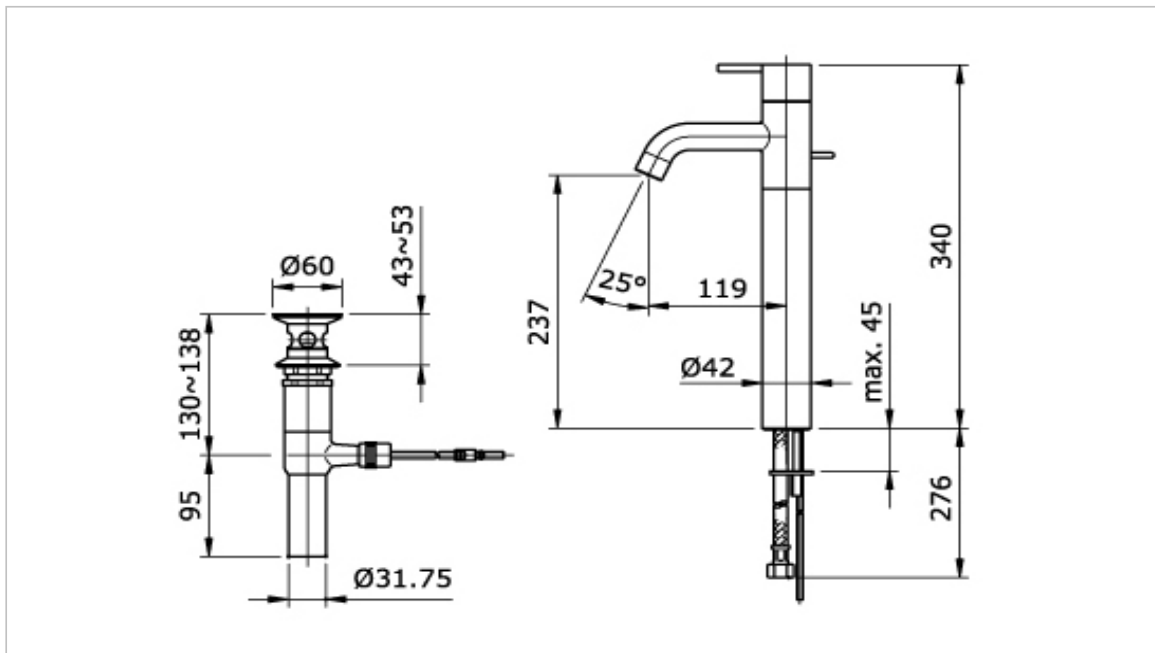

**TOTO**

**FAUCET&SHOWER**

**TX116LE**

*"Ego" Faucet*

**Product Features**

Extended Single Lever Lavatory Faucet  
with 1" Pop-up Waste  
Height : 340 mm.

**Suggestion Fittings & Parts**

Remark : We reserve the right to change some parts for suitability.