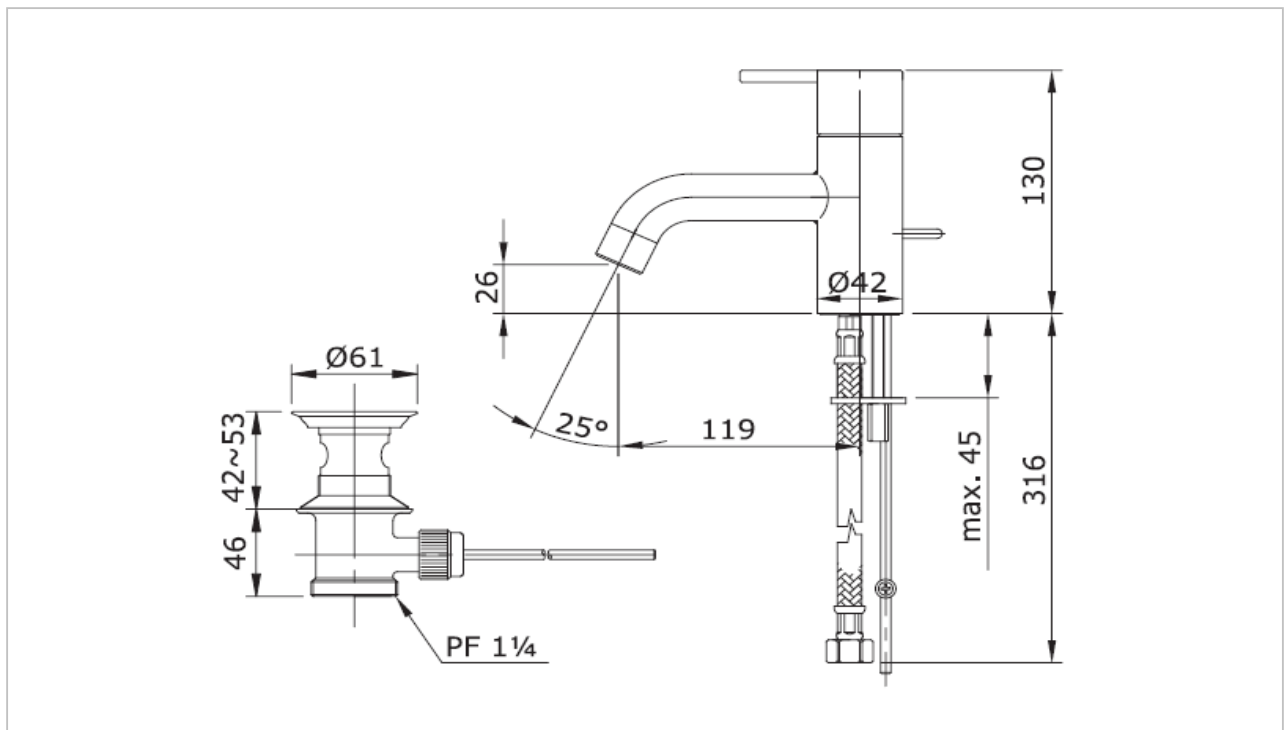

TOTO

FAUCET&SHOWER

TX115LEZ

"Ego" Faucet

Product Features

Single Lever Lavatory Faucet Mixer
with Pop-up Waste

Suggestion Fittings & Parts

Remark : We reserve the right to change some parts for suitability.