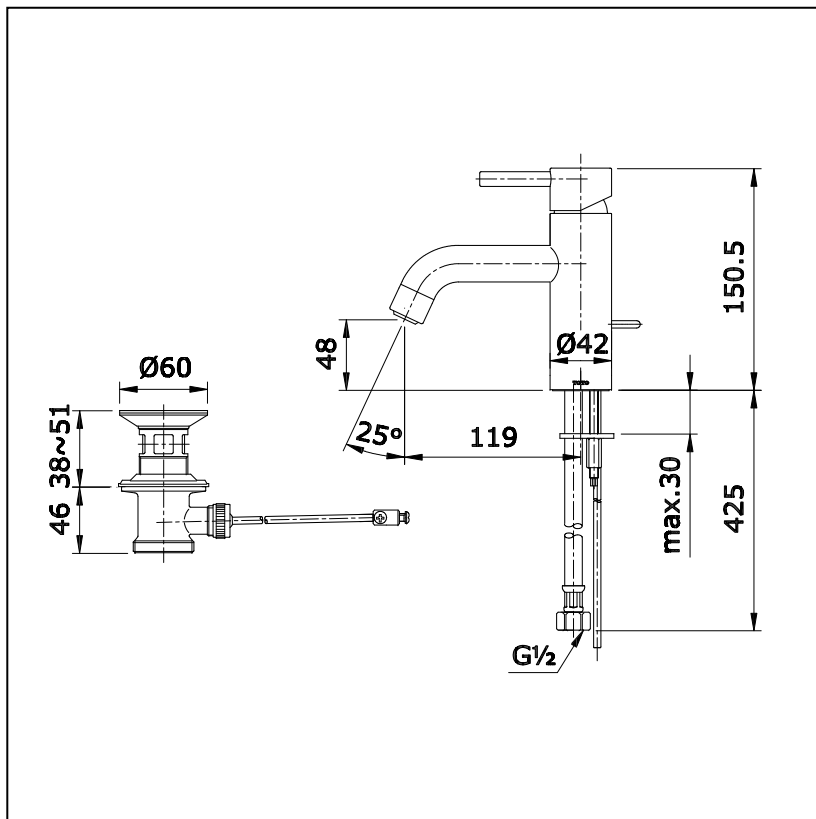

Drawing:

Remarks:

Please consult TOTO sales representative for detail.