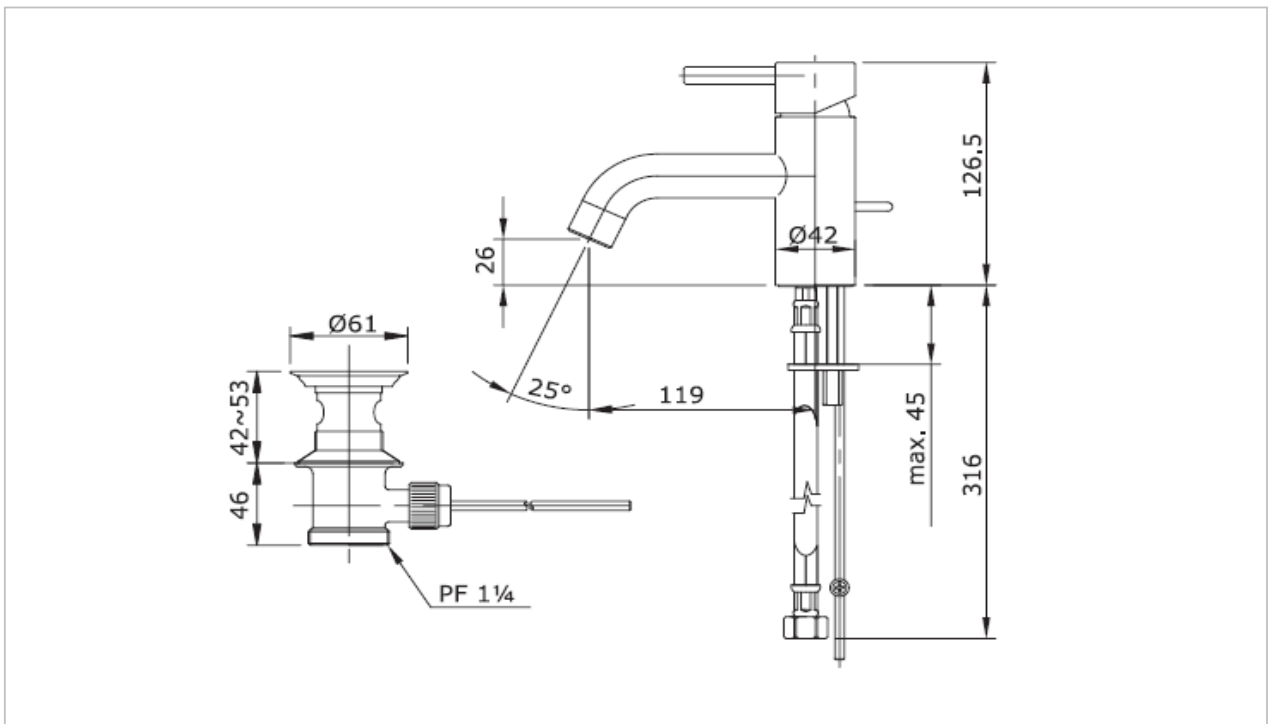

TOTO

FAUCET&SHOWER

TX115LES

"Ego II" Faucet

Product Features

Single Lever Lavatory Faucet Mixer with Pop-up Waste

Suggestion Fittings & Parts

Remark : We reserve the right to change some parts for suitability.