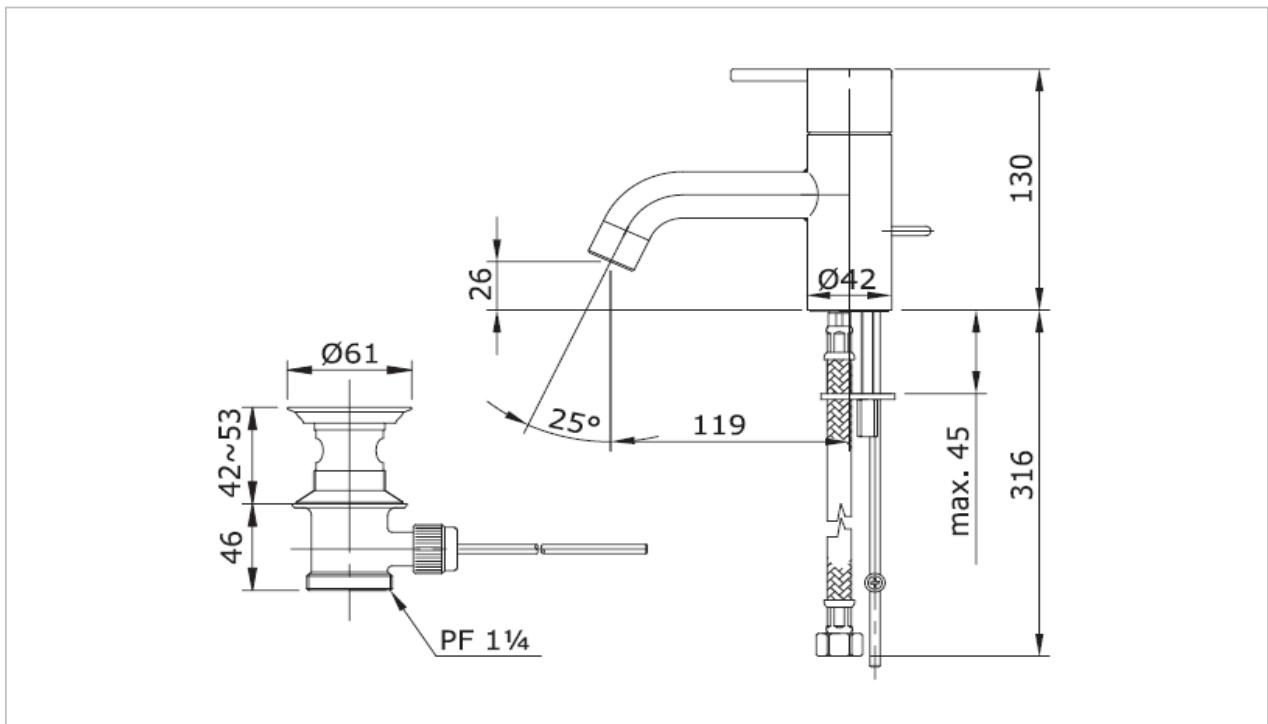

TOTO

FAUCET&SHOWER

TX115LEN

"Ego" Faucet

Product Features

Single Lever Lavatory Faucet Mixer with Pop-up Waste

Suggestion Fittings & Parts

Remark : We reserve the right to change some parts for suitability.