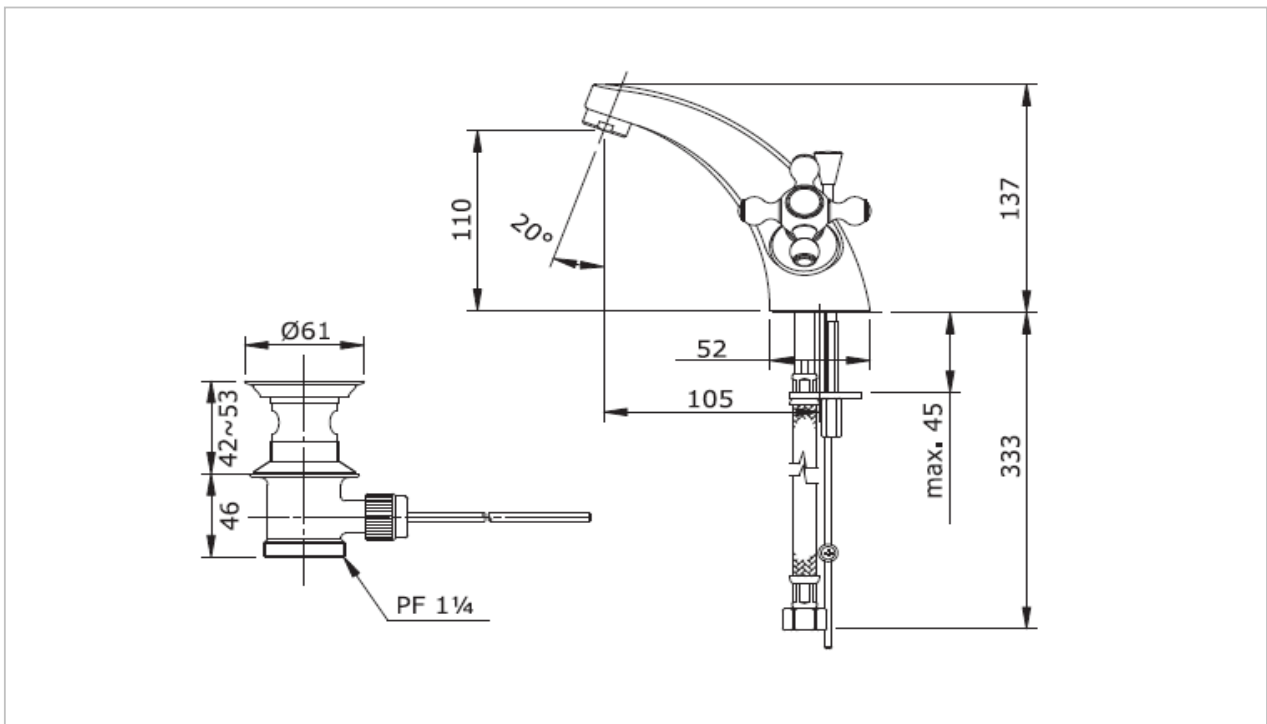

TOTO

FAUCET&SHOWER

TX110LCN

"Curio" Lavatory Faucet

Product Features

Combination Lavatory Faucet with Pop-up Waste

Suggestion Fittings & Parts

Remark : We reserve the right to change some parts for suitability.