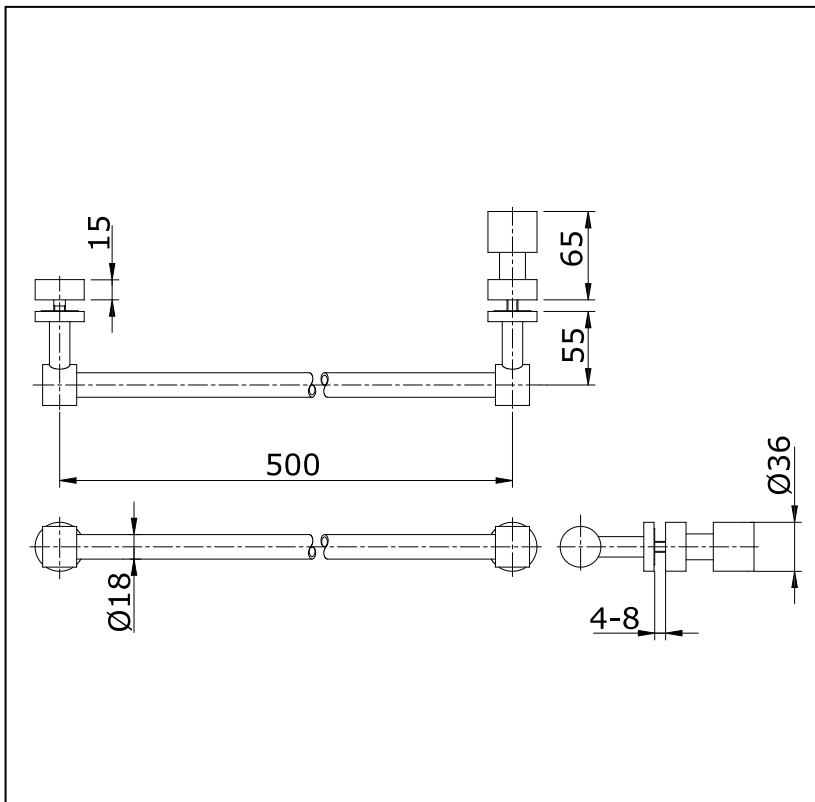

Item number: TX10AEZ Bathroom Accessories

Features

- Simple installation, easy to use

Specifications

Finish : Nickel Chrome
Material : Brass

Parts description

- **TX10AEZ**
Shower Room Door Handle with Towel Bar (Size : 500 mm)

Drawing:

Remarks:

Please result TOTO sales representative for detail.