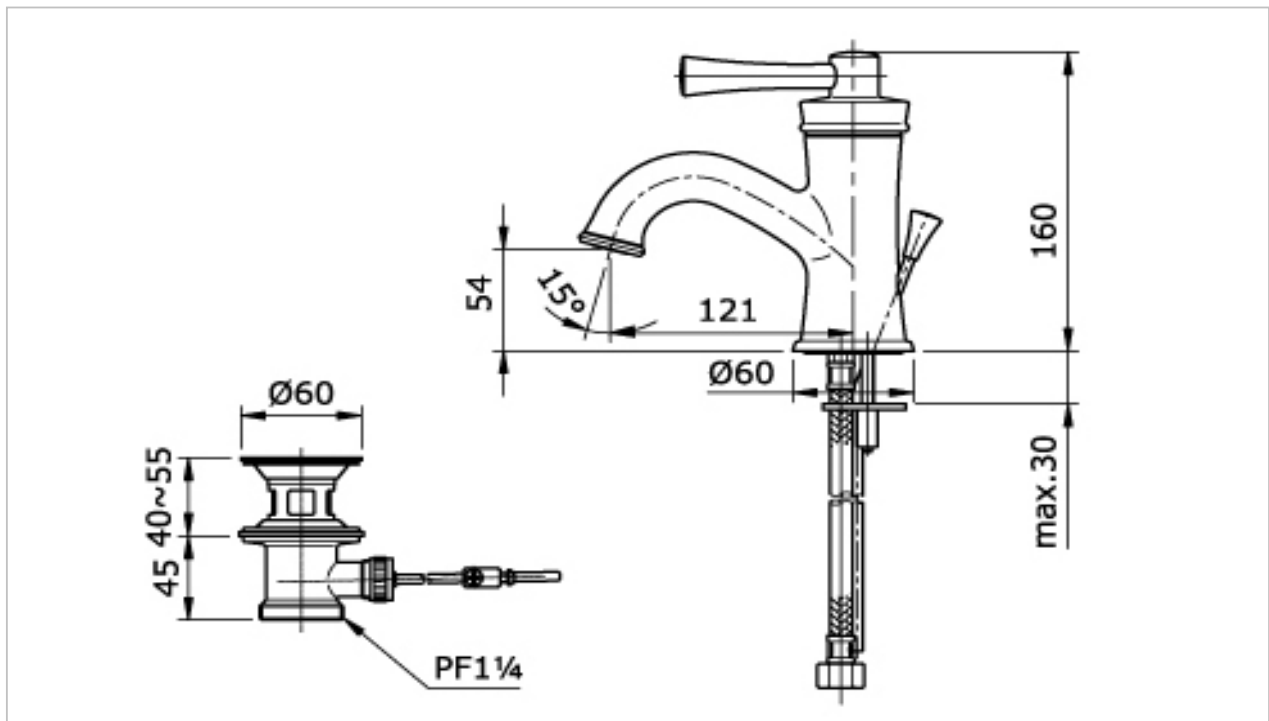

TOTO

FAUCET&SHOWER

TX108LG

"Gloria" Lavatory Faucet

Product Features

Single Lever Lavatory Faucet
with 1 1/4" Pop-up Waste

Suggestion Fittings & Parts

Remark : We reserve the right to change some parts for suitability.