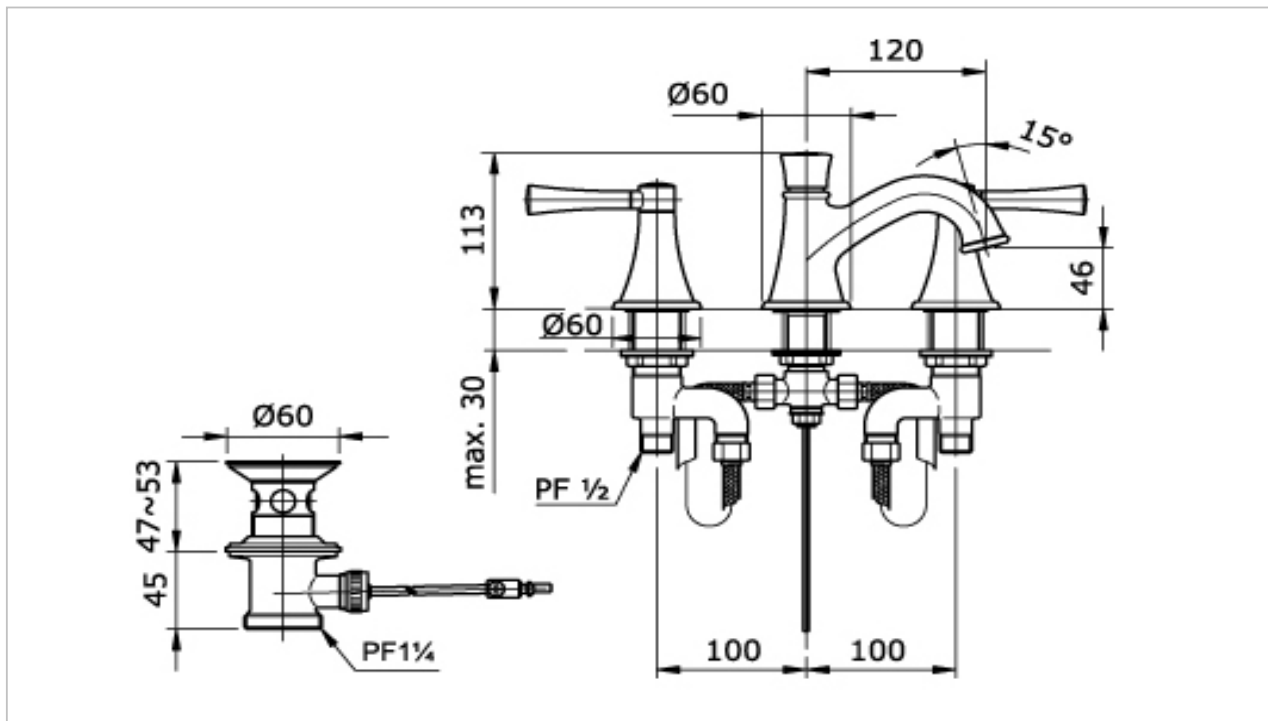

### Product Features

8" Lavatory Faucet with 1 1/4" Pop-up Waste