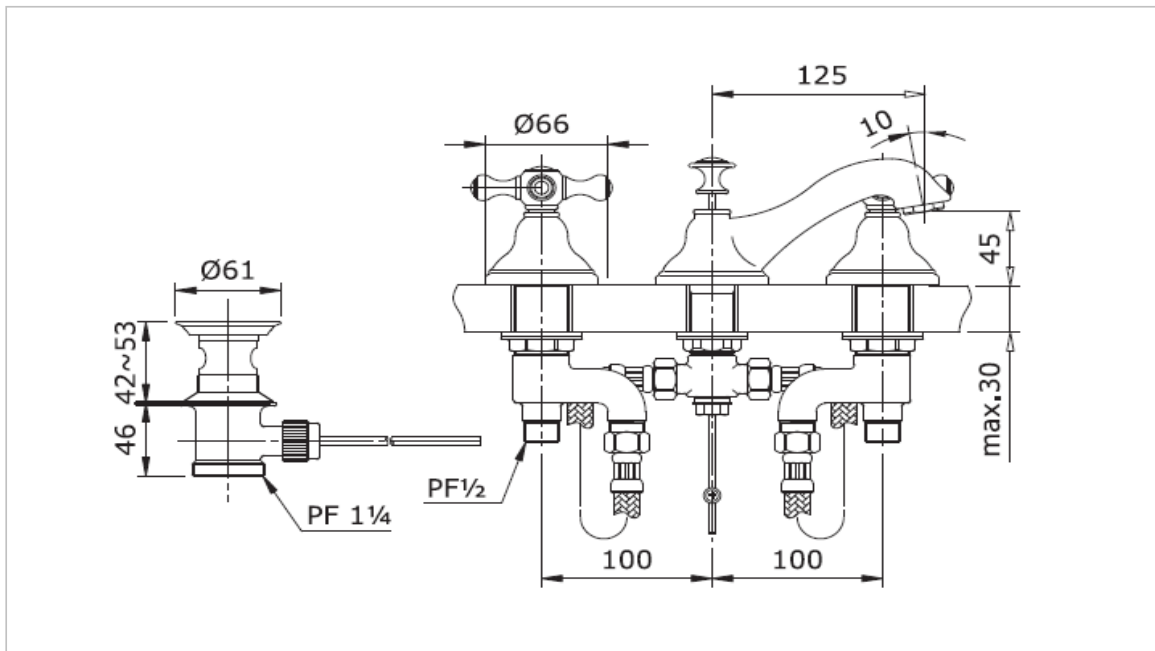

TOTO

FAUCET&SHOWER

TX103LC

"Curio" Lavatory Faucet

Product Features

8" Lavatory Faucet with Pop-up Waste

Suggestion Fittings & Parts

Remark : We reserve the right to change some parts for suitability.