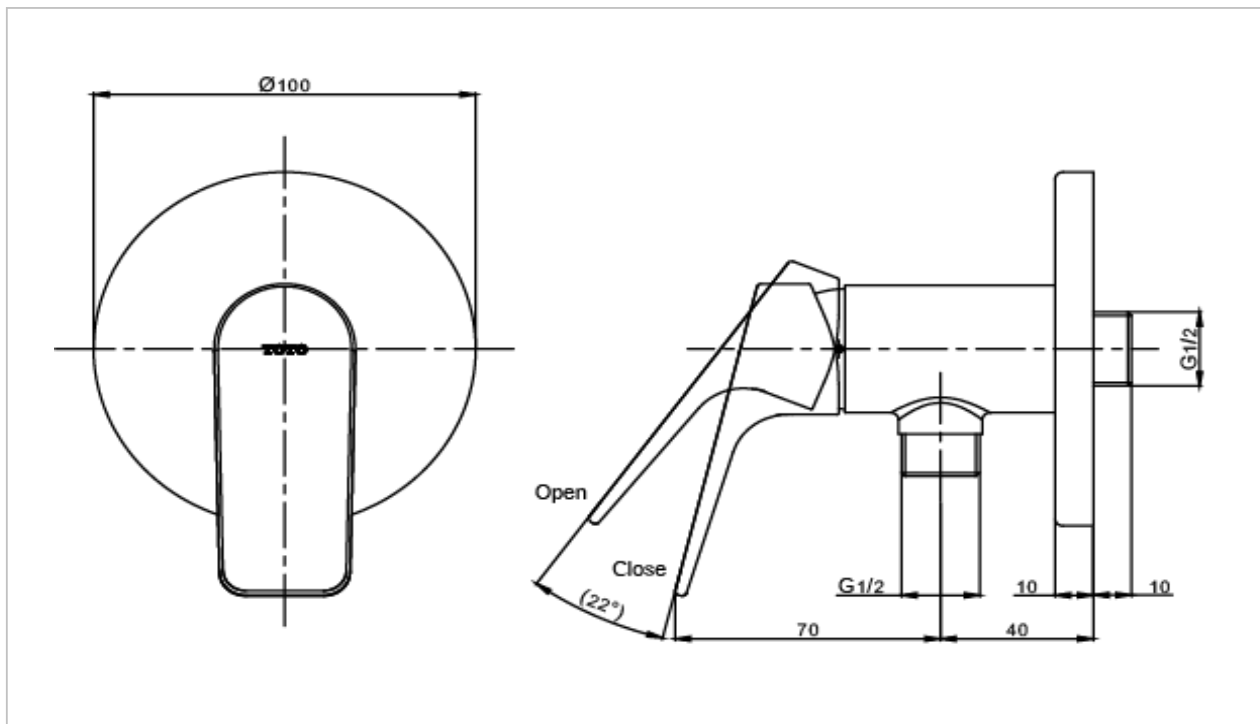

TOTO

OTHERS

TTWR106K

Fitting Accessory

Product Features

Suggestion Fittings & Parts

Remark : We reserve the right to change some parts for suitability.

TOTO (THAILAND) CO.,LTD
Bangkok Office : G Tower Grand Rama 9,12th Floor, South Wing, 9 Rama IX Road,
Huaykwang Sub-district,Huaykwang District, Bangkok. 10310 Thailand
Tel : +(66)2-117-9520(AUTO) Fax : +(66)2-117-9527
th.toto.com