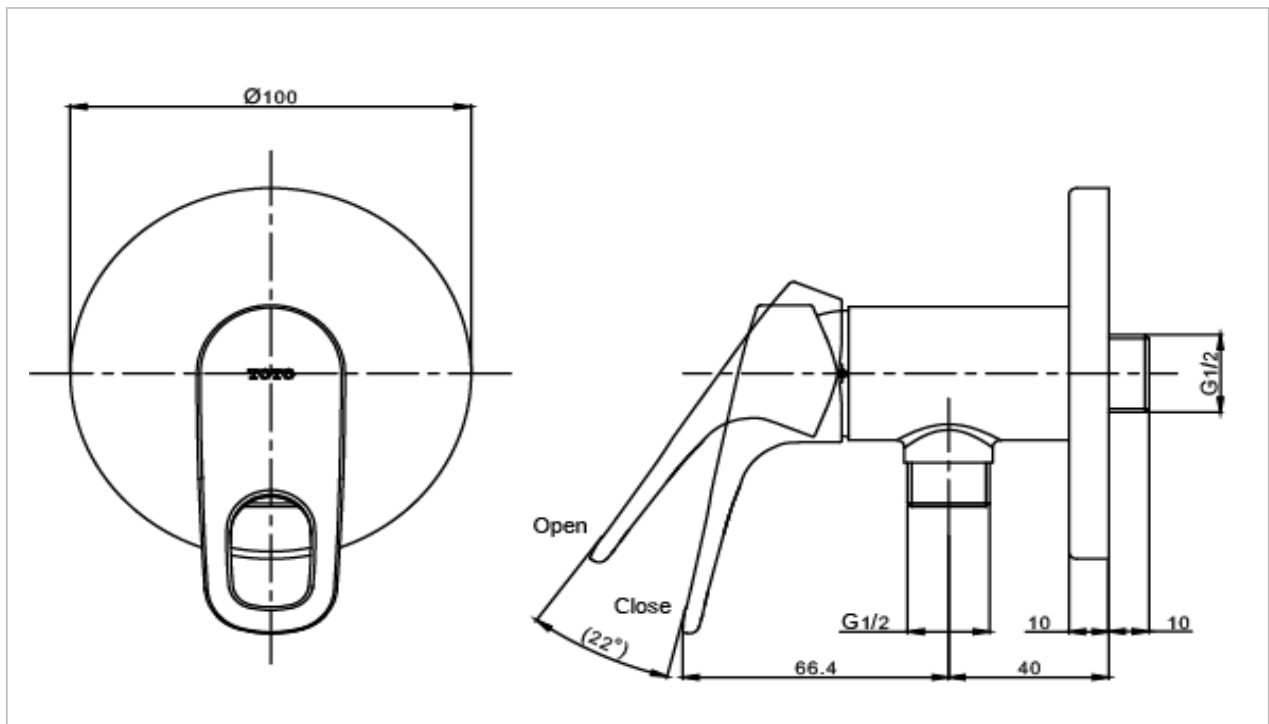

TOTO

OTHERS

TTWR105K

Fitting Accessory

Product Features

Suggestion Fittings & Parts

Remark : We reserve the right to change some parts for suitability.

TOTO (THAILAND) CO.,LTD
Bangkok Office : G Tower Grand Rama 9,12th Floor, South Wing, 9 Rama IX Road,
Huaykwang Sub-district,Huaykwang District, Bangkok. 10310 Thailand
Tel : +(66)2-117-9520(AUTO) Fax : +(66)2-117-9527
th.toto.com