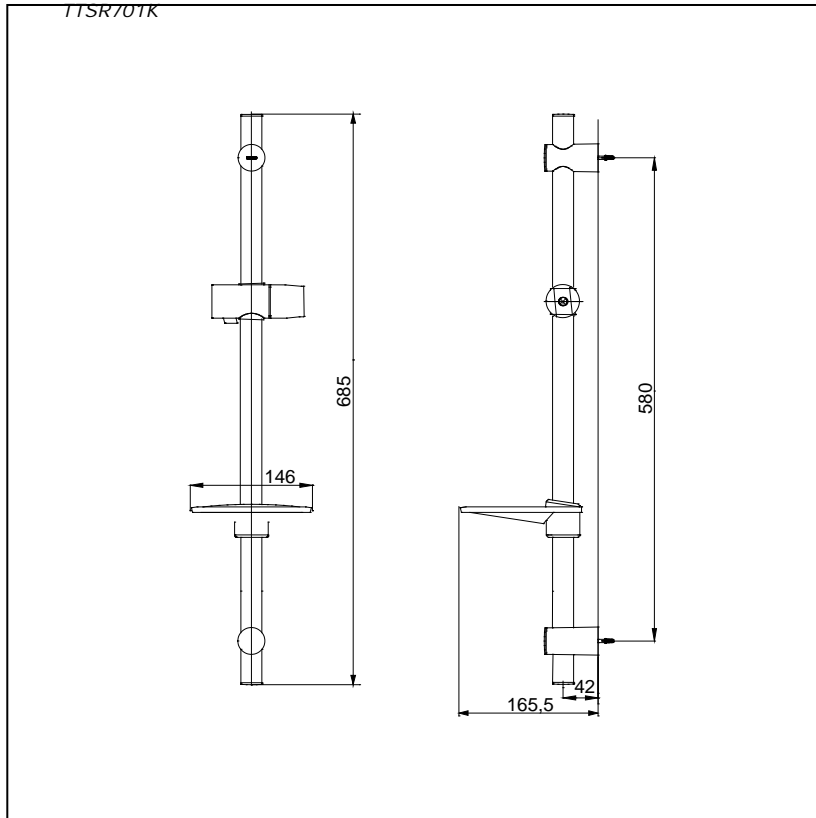

Item number: **TTSR701K**

Features

- Harmonious design to fit REI-Square and REI-Round series
- Durable finishes
- Attach with soap holder

Specifications

Finish : Nickel Chrome
Material : Brass & Other

Parts description

- **TTSR701K**
Sliding Rail (Length : 580 mm)

Drawing:

Remarks:

Please result TOTO sales representative for detail.