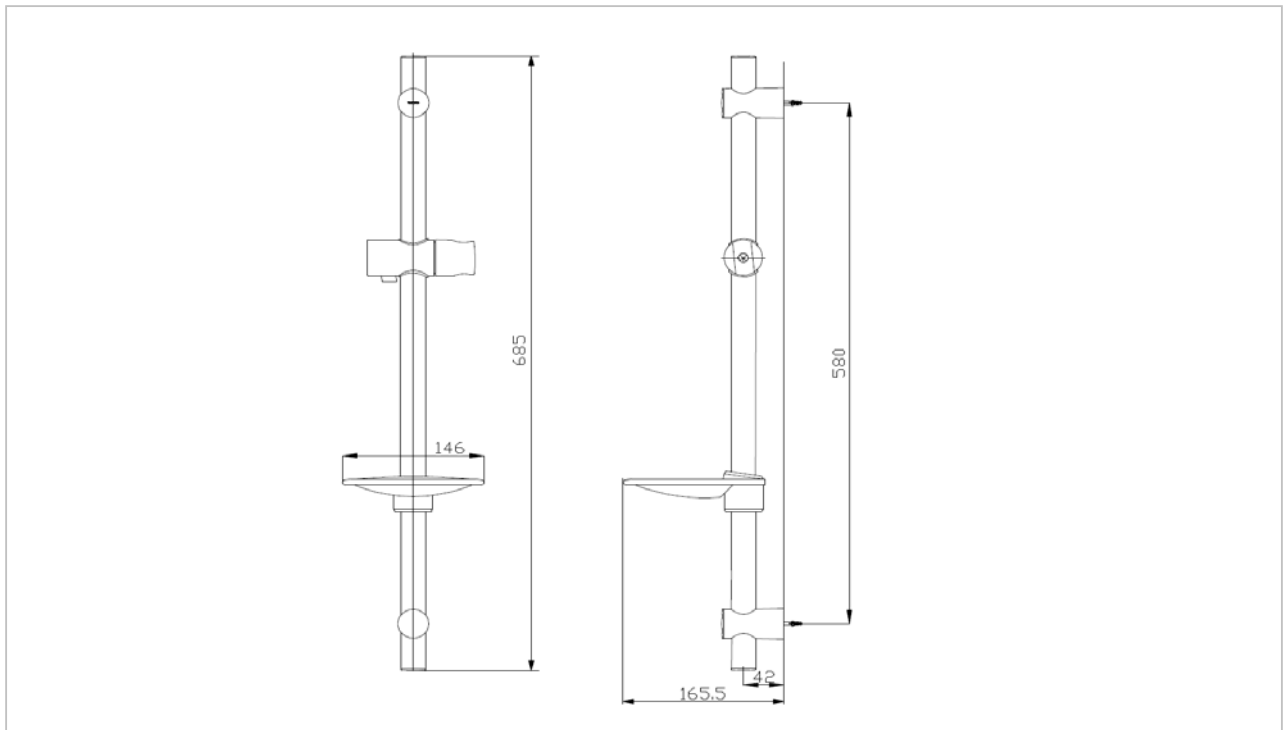

TOTO

FAUCET&SHOWER

TTSR701

"REI" Sliding Rail

Product Features

Suggestion Fittings & Parts

Remark : We reserve the right to change some parts for suitability.

TOTO (THAILAND) CO.,LTD