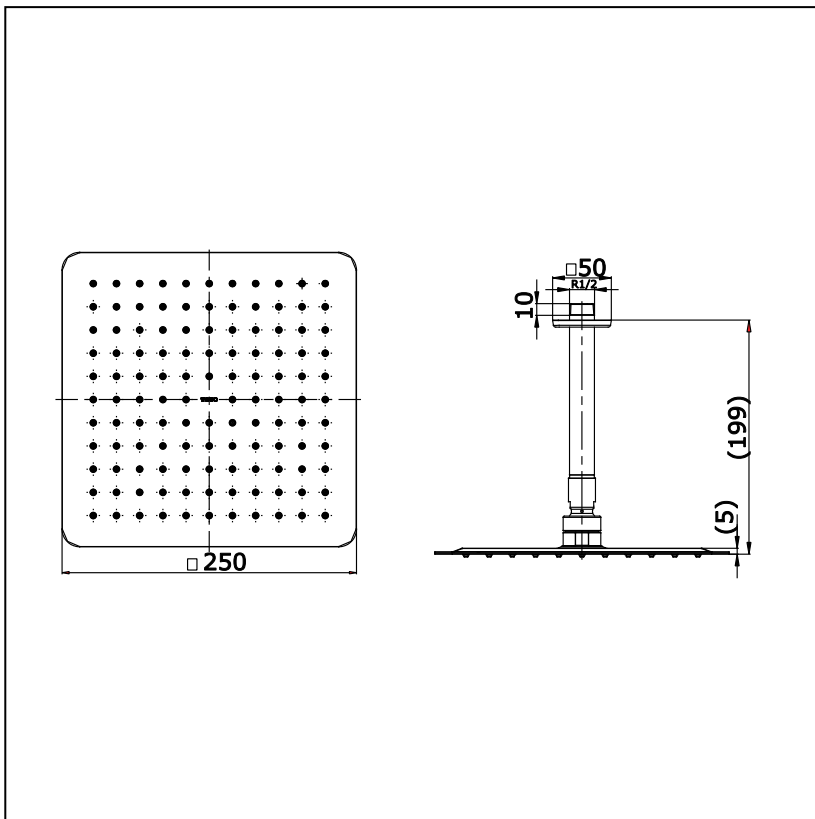

Item number: TTSR302CK OVERHEAD SHOWERS

Features

Specifications

Water Pressure : 0.05MPa - 0.75MPa
 Finish : Nickel Chrome
 Material : Brass
 Flow Rate/ : <9L/min @0.1MPa.
 Water usage

Parts description

- TTSR302CK

Ceiling Mounted Fixed Shower Head
 (Size : 250 x 250 mm)

Drawing:

Remarks:

Please consult TOTO sales representative for detail.

TOTO (THAILAND) CO.,LTD

Bangkok Office : G Tower Grand Rama 9,12th Floor, South Wing, 9 Rama IX Road,Huaykwang Sub-district,Huaykwang District, Bangkok. 10310 Thailand
 Tel : +(66)2-117-9520(AUTO) Fax : +(66)2-117-9527
 th.toto.com