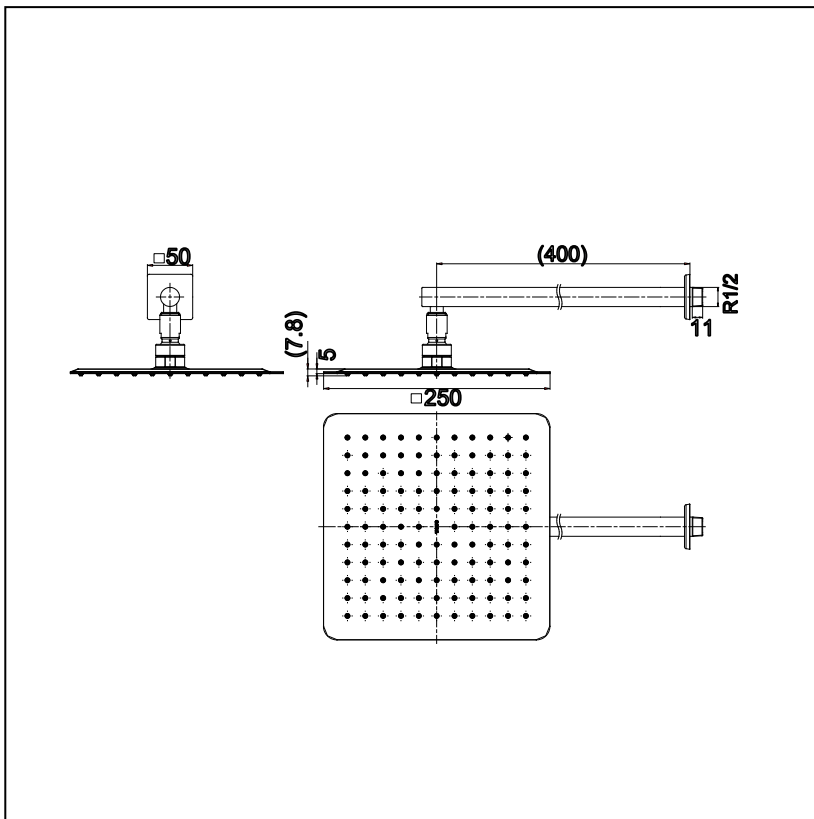

### Specifications

Water Pressure : 0.05MPa -0.75MPa  
 Finish : Nickel Chrome  
 Material : Brass  
 Flow Rate/ : <9L/min @0.1MPa.  
 Water usage

### Parts description

- TTSR301CK

Wall Mounted Fixed Shower Head  
 (Size : 250 x 250 mm)

### Drawing: