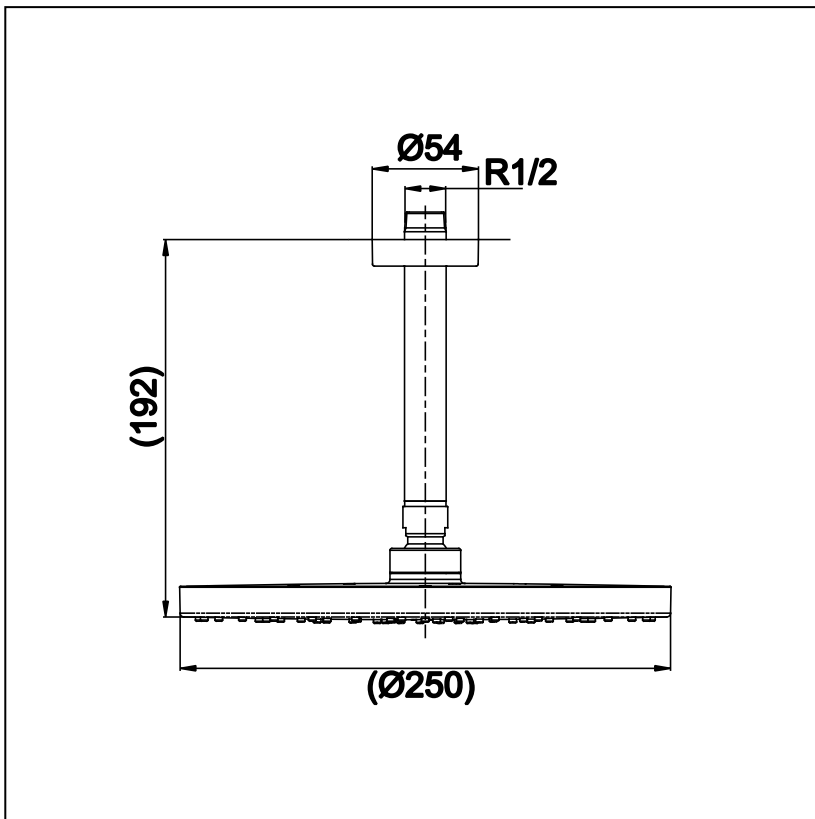

Drawing:

Remarks:

Please result TOTO sales representative for detail.