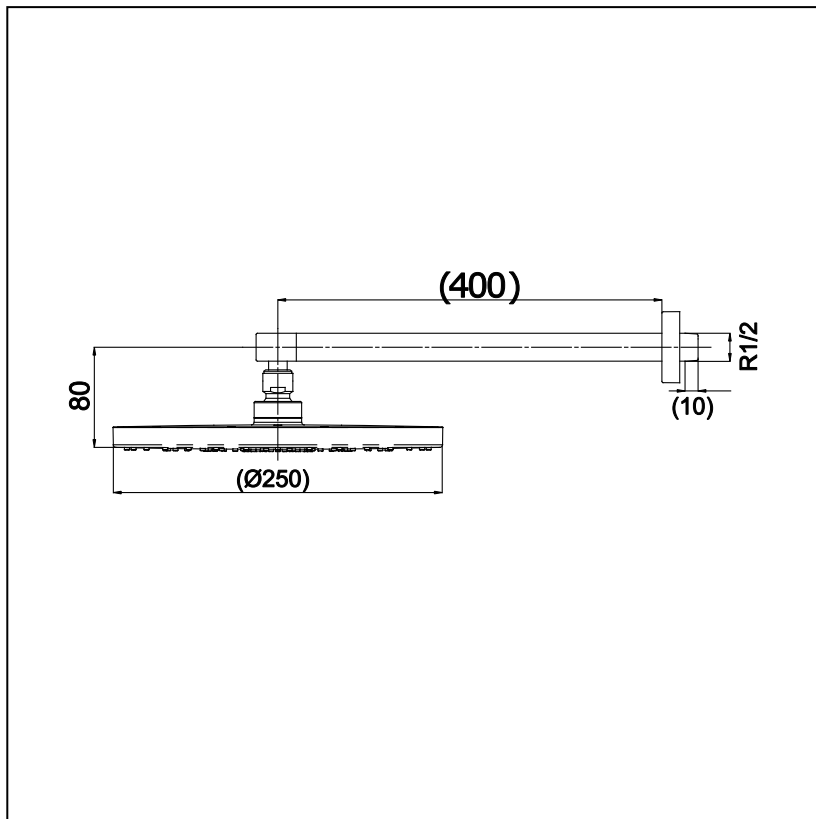

## Specifications

Water Pressure : 0.05MPa -0.75MPa  
 Finish : Nickel Chrome  
 Material : Brass  
 Flow Rate/ : <9L/min @0.1MPa.  
 Water usage

## Parts description

- **TTSR201CK**

Wall Mounted Fixed Shower Head  
 (Shower Head Size : Ø250 mm)

## Drawing: