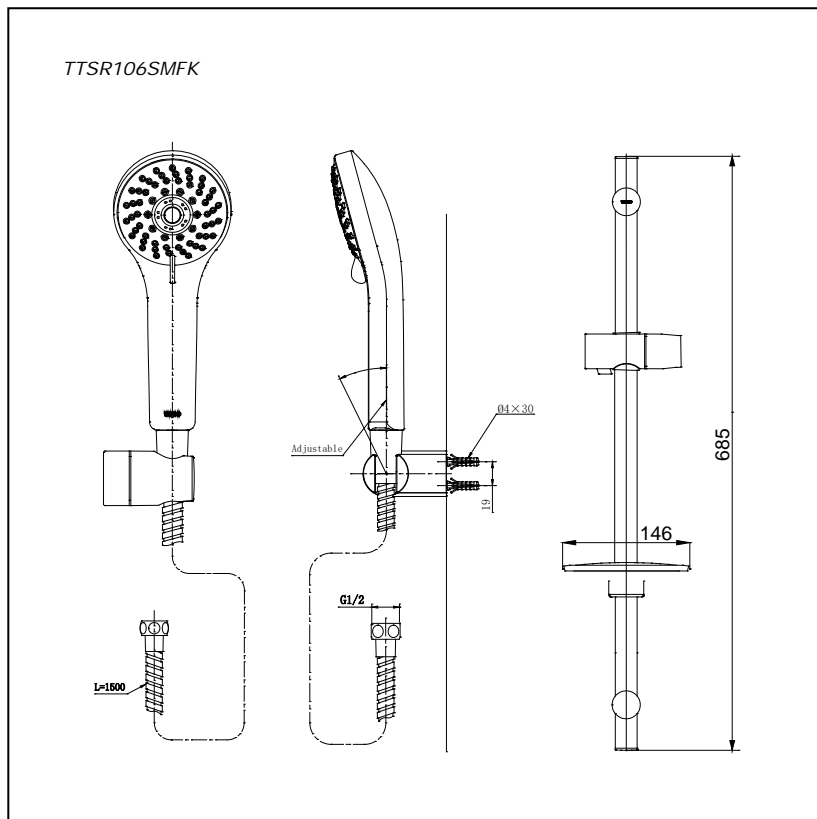

Item number: **TTSR106SMFK** **REI-S Series**

Features

- Sharp-lined smart design exclusively for REI- Square series
- Durable finishes
- 5 mode shower spray functions

Specifications

Water Pressure : 0.05MPa - 0.75MPa
 Finish : Nickel Chrome
 Material : Plastic, Brass & Other
 Flow Rate/ : <8L/min @0.1MPa.
 Water usage

Parts description

- **TTSR106SMFK**
 5 Mode Hand Shower Set
 With Sliding Rail

Drawing:

Remarks:

Please result TOTO sales representative for detail.