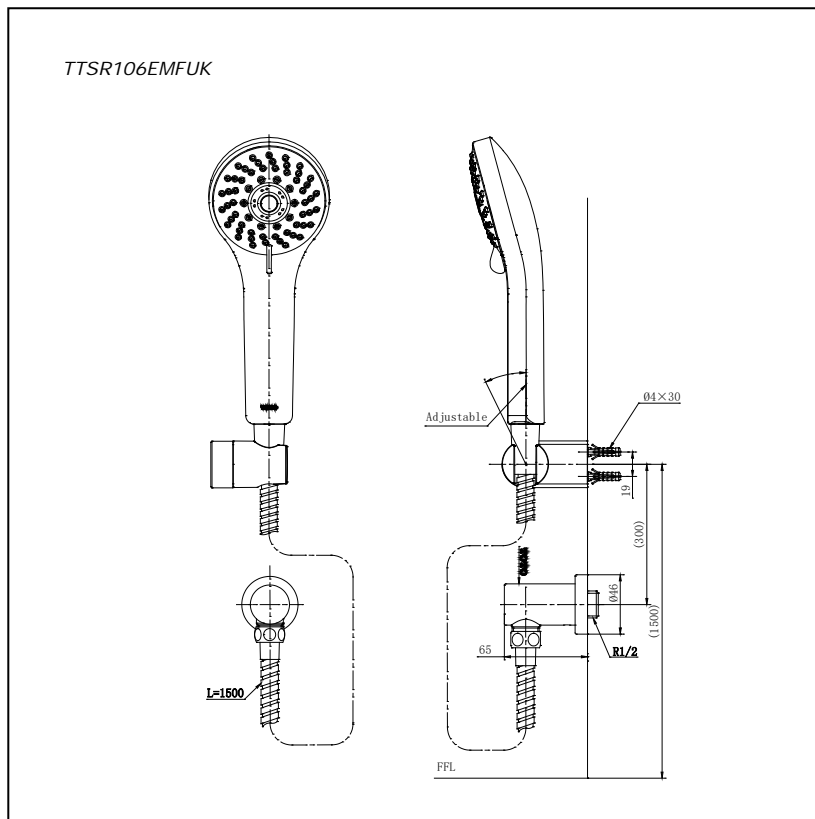

Item number: **TTSR106EMFUK** **REI-S Series**

Features

- Sharp-lined smart design exclusively for REI- Square series
- Durable finishes
- 5 mode shower spray functions

Specifications

Water Pressure : 0.05MPa - 0.75MPa
 Finish : Nickel Chrome
 Material : Plastic
 Flow Rate/ : <8L/min @0.1MPa.
 Water usage

Parts description

- **TTSR106EMFUK**
 5 Mode Hand Shower Set
 With Wall outlet

Drawing:

Remarks:

Please result TOTO sales representative for detail.