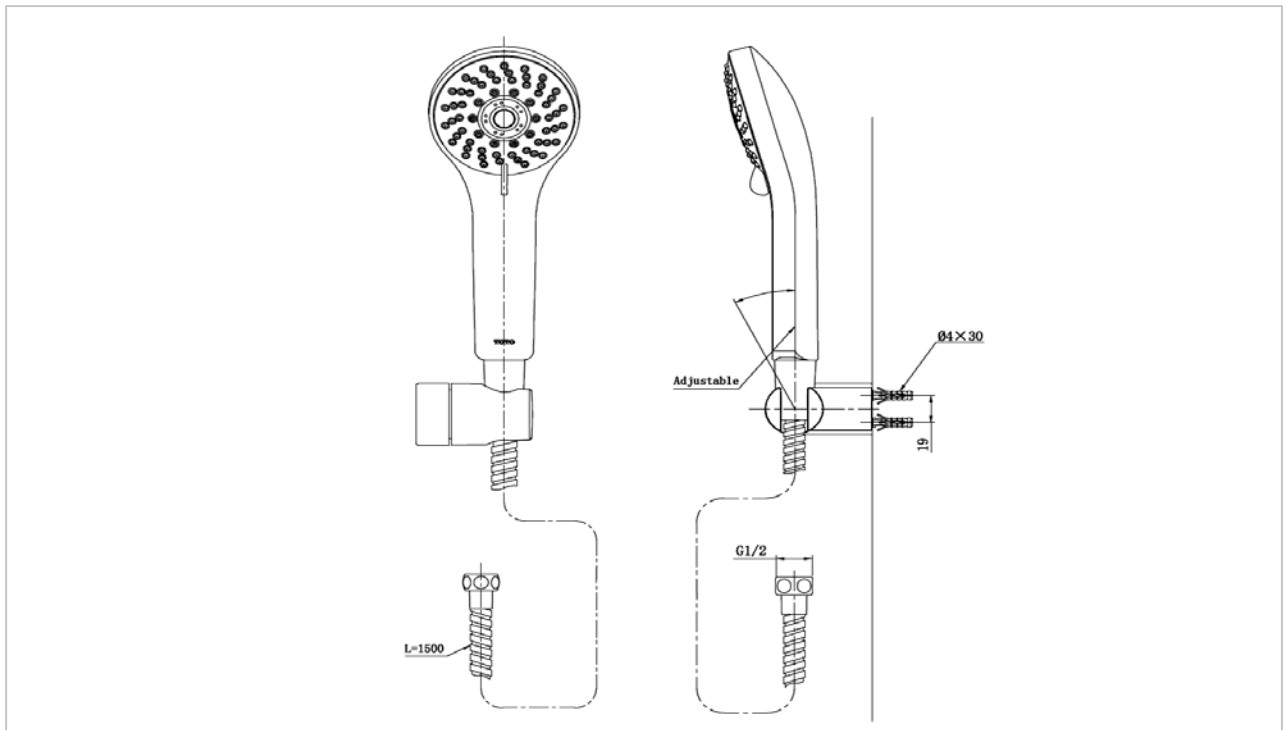

TOTO

FAUCET&SHOWER

TTSR106EMF

"REI" Hand Shower

Product Features

Suggestion Fittings & Parts

Remark : We reserve the right to change some parts for suitability.

TOTO (THAILAND) CO.,LTD