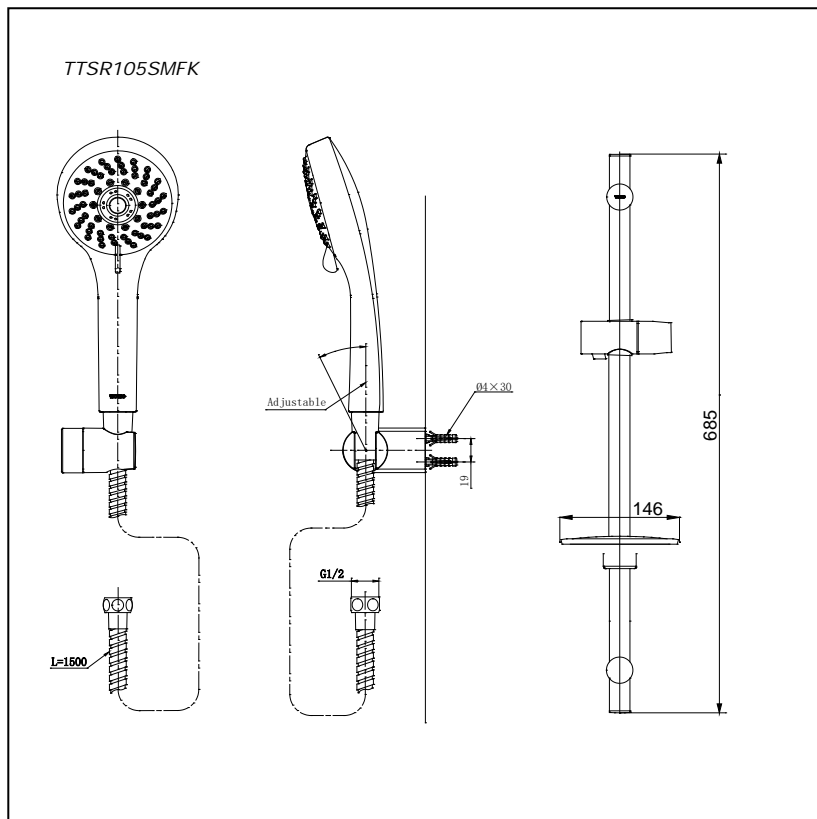

Item number: **TTSR105SMFK** **REI-R Series**

Features

- Sharp-lined smart design exclusively for REI- Round series
- Durable finishes
- 5 mode shower spray functions

Specifications

Water Pressure : 0.05MPa - 0.75MPa
 Finish : Nickel Chrome
 Material : Plastic, Brass & Other
 Flow Rate/ : <8L/min @0.1MPa.
 Water usage

Parts description

- **TTSR105SMFK**
 5 Mode Hand Shower Set
 With Sliding Rail

Drawing:

Remarks:

Please result TOTO sales representative for detail.