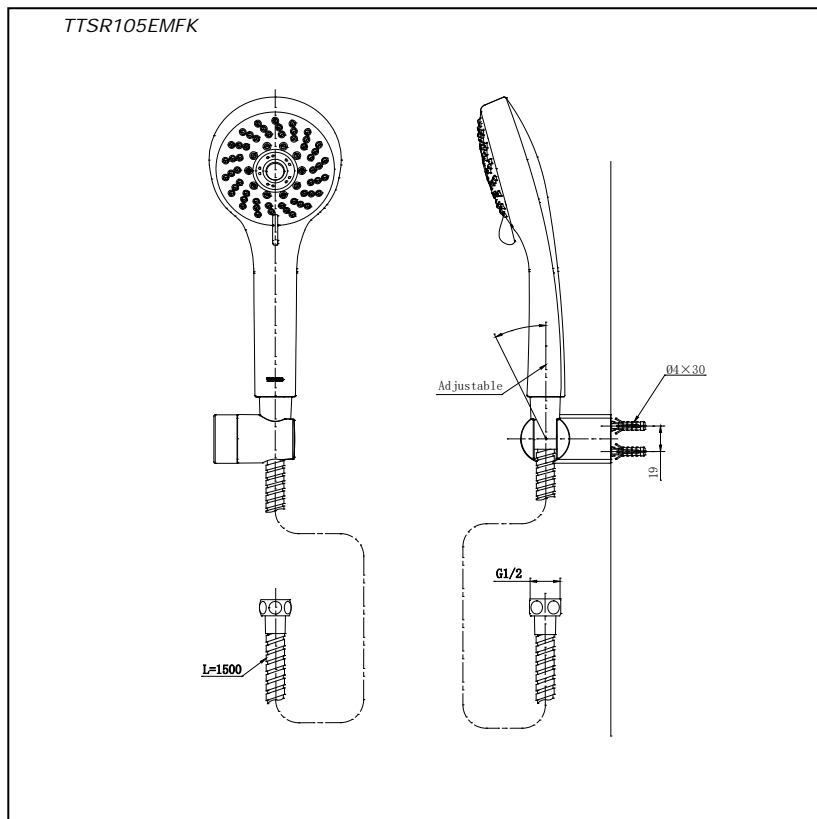

Item number: **TTSR105EMFK** **REI-R Series**

Features

- Sharp-lined smart design exclusively for REI- Round series
- Durable finishes
- 5 mode shower spray functions

Specifications

Water Pressure : 0.05MPa - 0.75MPa
 Finish : Nickel Chrome
 Material : Plastic
 Flow Rate/ : <8L/min @0.1MPa.
 Water usage

Parts description

- **TTSR105EMFK**
5 Mode Hand Shower

Drawing:

Remarks:

Please result TOTO sales representative for detail.