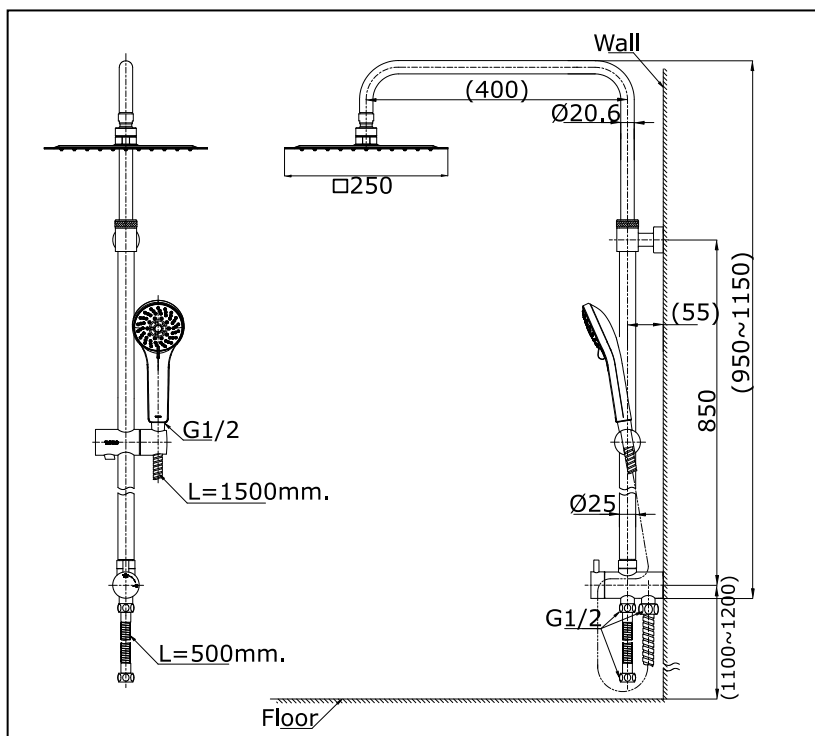

Item number: TTSH302J SHOWERS COLUMNS

Features

Specifications

Water Pressure : 0.05MPa - 0.75MPa
 Finish : Nickel Chrome
 Material : Brass
 Flow Rate : <8 L/min @0.1 Mpa.
 (Hand Shower)
 Flow Rate : <9L/min @0.1MPa.
 (Fixed Shower)

Parts description

- TTSH302J

Shower Column Set with 5 Mode Hand Shower

Drawing:

Remarks:

Please result TOTO sales representative for detail.