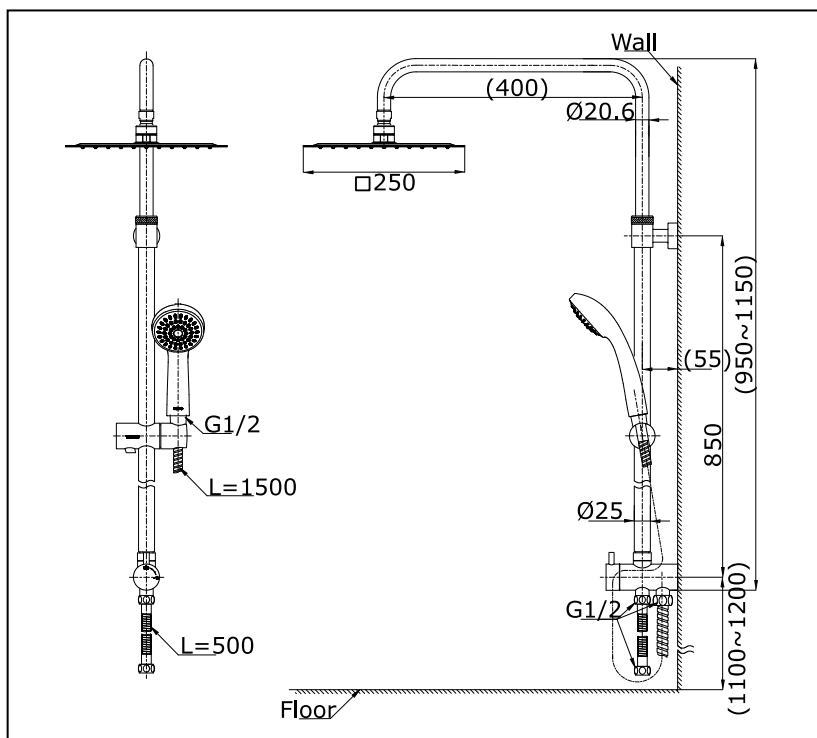

Item number: TTSH302C SHOWERS COLUMNS

Features

Specifications

Water Pressure : 0.05MPa - 0.75MPa
 Finish : Nickel Chrome
 Material : Brass
 Flow Rate : <8 L/min @0.1 Mpa.
 (Hand Shower)
 Flow Rate : <9L/min @0.1MPa.
 (Fixed Shower)

Parts description

- TTSH302C
Shower Column Set

Drawing:

Remarks:

Please result TOTO sales representative for detail.