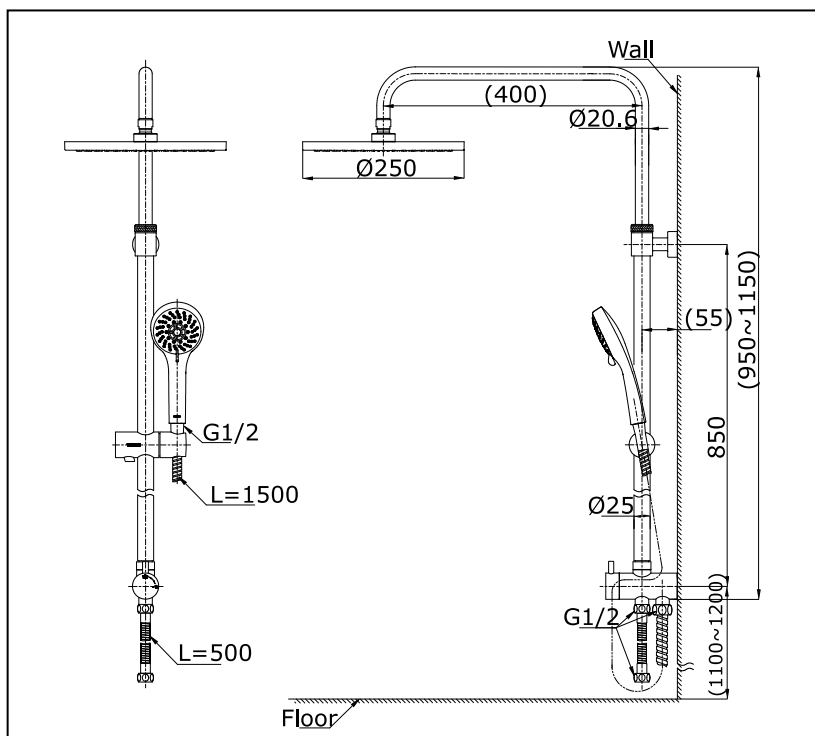

Item number: TTSH301M SHOWERS COLUMNS

Features

Specifications

Water Pressure : 0.05MPa - 0.75MPa
 Finish : Nickel Chrome
 Material : Brass
 Flow Rate : <8 L/min @0.1 Mpa.
 (Hand Shower)
 Flow Rate : <9L/min @0.1MPa.
 (Fixed Shower)

Parts description

- TTSH301M

Shower Column Set with 5 Mode Hand Shower

Drawing:

Remarks:

Please result TOTO sales representative for detail.