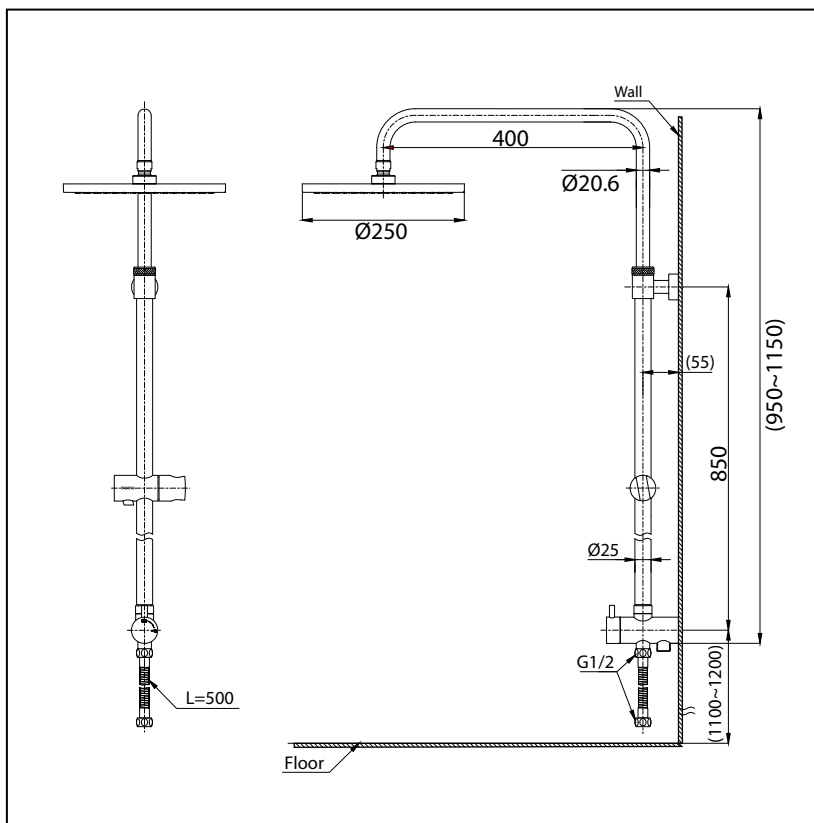

Remarks:

Please result TOTO sales representative for detail.

TOTO (THAILAND) CO.,LTD

Bangkok Office : G Tower Grand Rama 9,12th Floor, South Wing, 9 Rama IX Road,Huaykwang Sub-district,Huaykwang District, Bangkok. 10310 Thailand
Tel : +(66)2-117-9520(AUTO) Fax : +(66)2-117-9527
th.toto.com