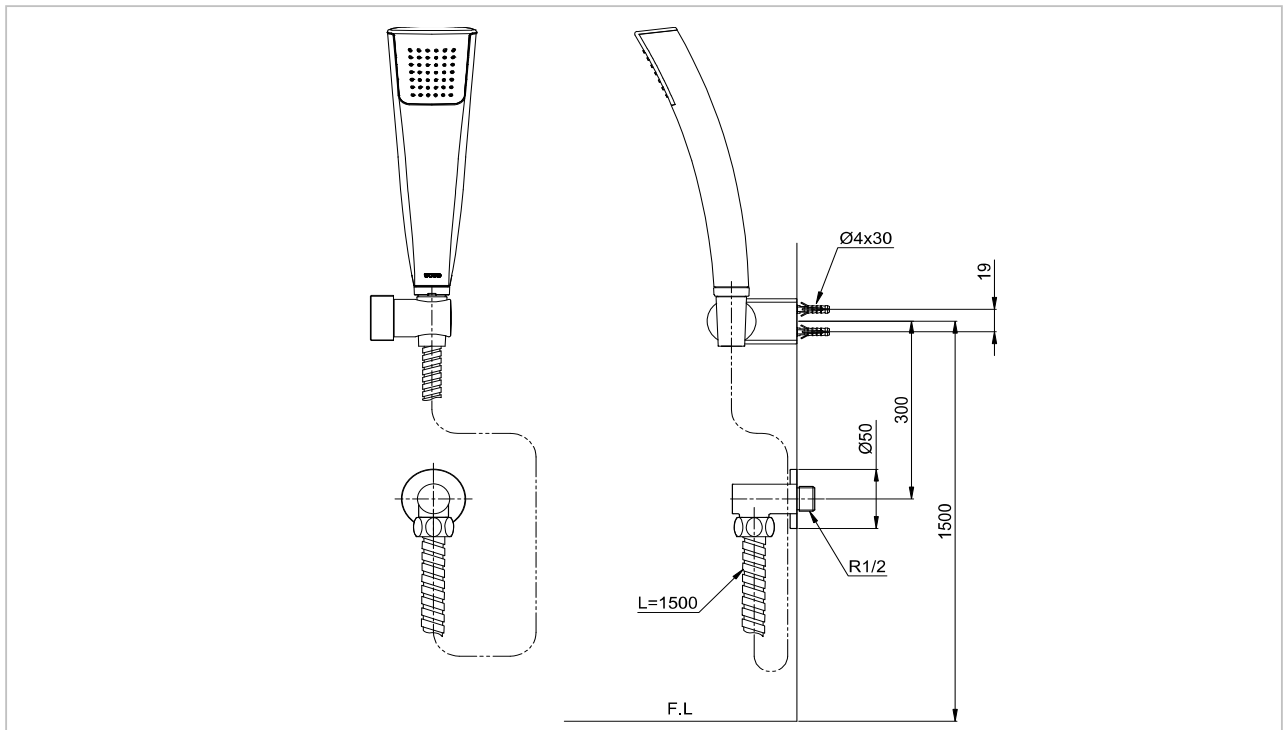

TOTO

FAUCET&SHOWER

TTSH103ECFUK

Hand Shower Set

Product Features

Suggestion Fittings & Parts

Remark : We reserve the right to change some parts for suitability.

TOTO (THAILAND) CO.,LTD