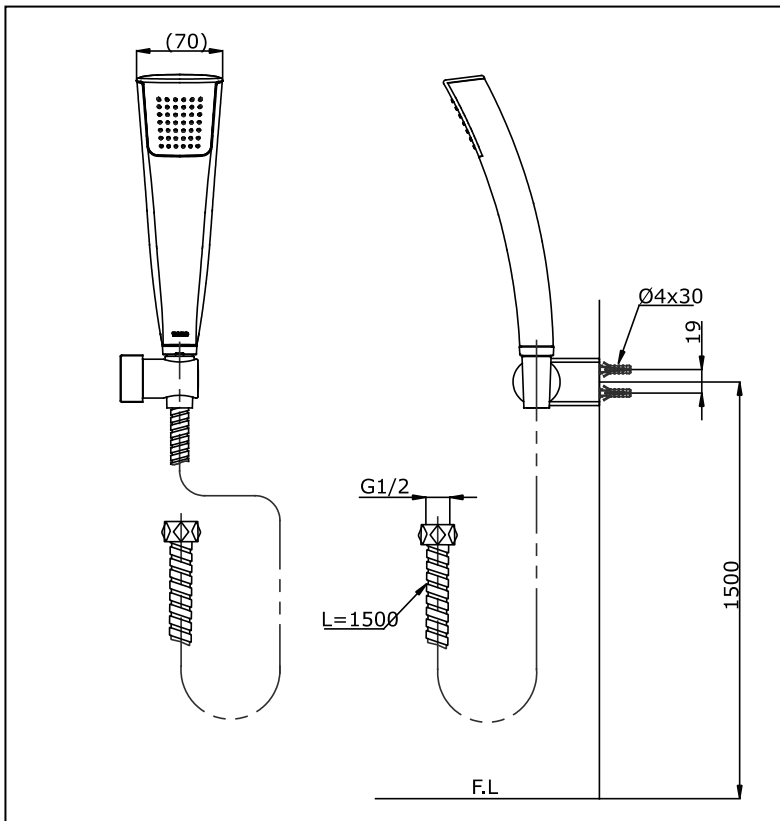

Hand Shower Set

Features

- Aerial shower technology for comfortable shower experience with lesser water consumption
- Durable finishes

Specifications

Material	: Brass
Finish	: Nickel Chrome
Flow Rate	: <5.7 L/min @0.55MPa

Parts description

- TTSH103ECFLK

Aerial Hand Shower Set

Please consult a TOTO representative for details

Flow Rate