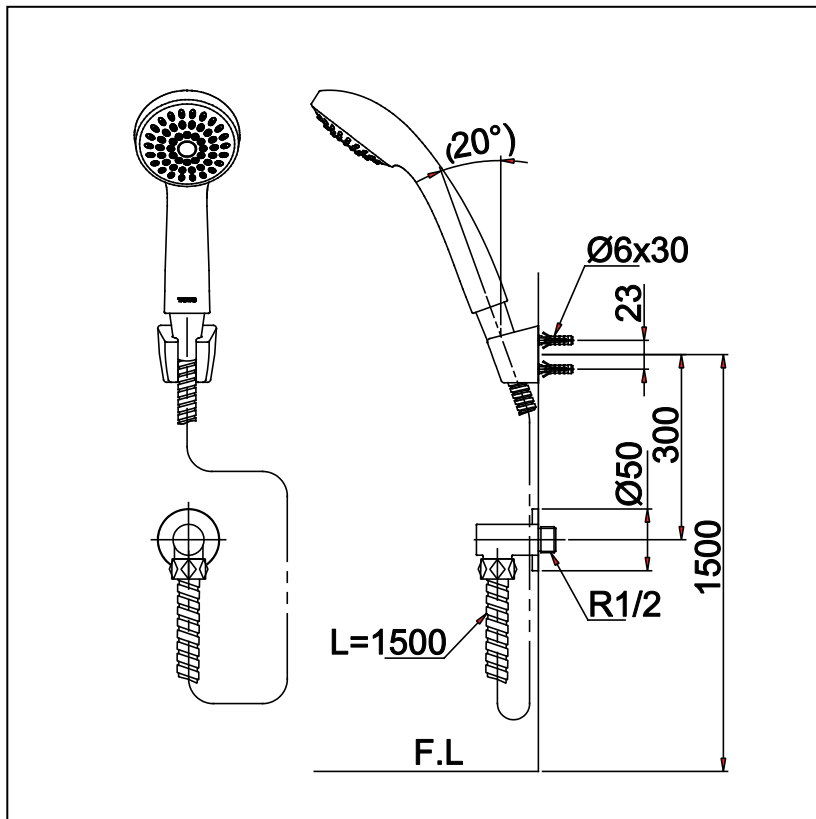

Item number: **TTSH101ECFUK** HAND SHOWER

Features

Specifications

Water Pressure : 0.05MPa -0.75MPa
 Finish : Nickel Chrome
 Material : Plastic
 Flow Rate/ : <8.0L/min @0.1MPa.
 Water usage

Parts description

- **TTSH101ECFUK**
Hand Shower Set with Wall Outlet

Drawing:

Remarks:

Please consult TOTO sales representative for detail.