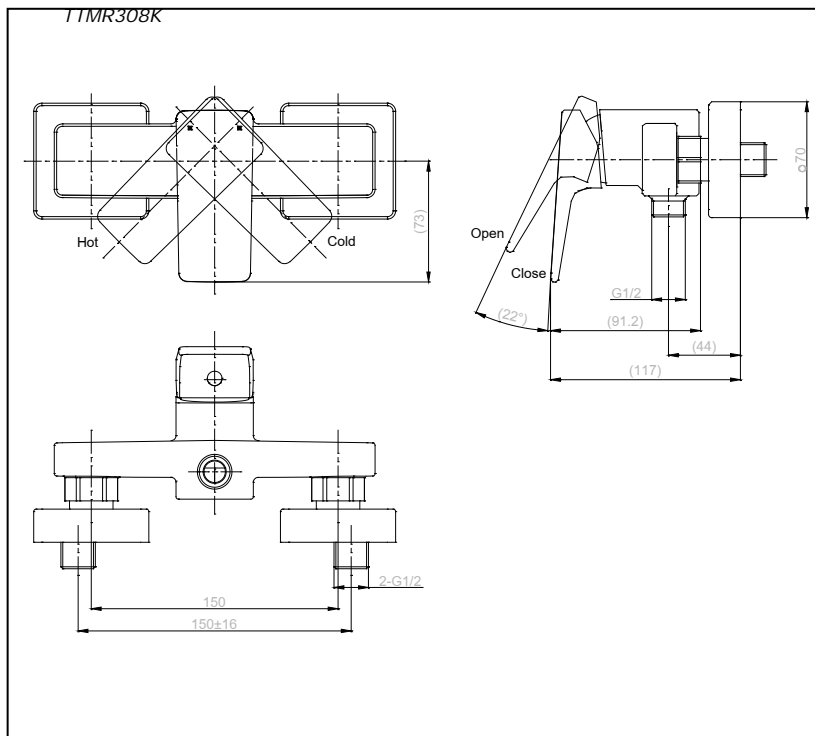

Drawing:

Remarks:

Please consult TOTO sales representative for detail.