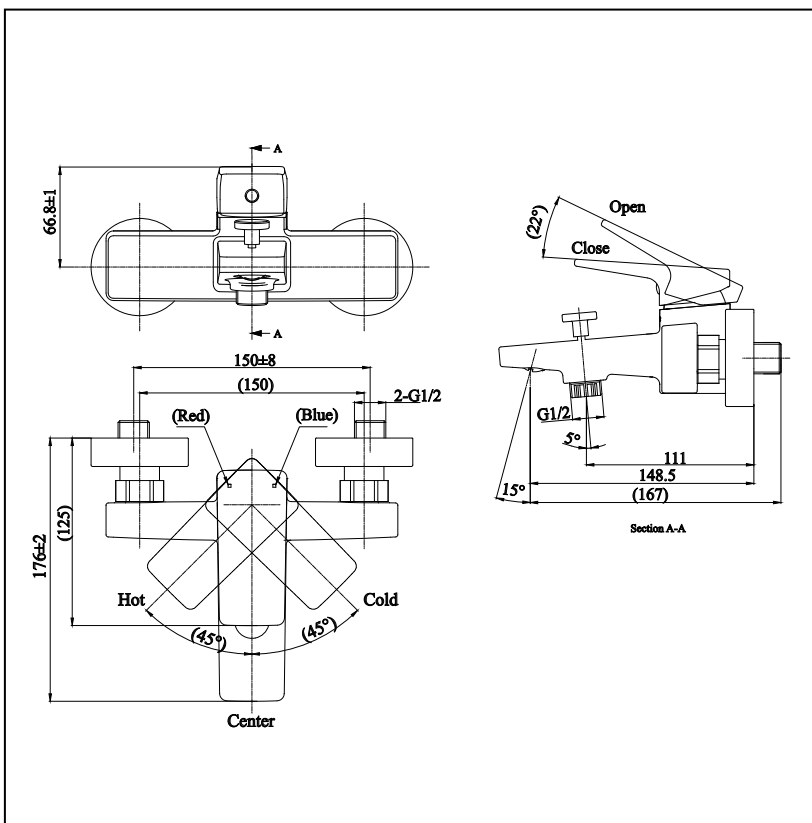

Parts description

● TTMR307KR

Single Lever Bath and Shower Mixer
Without Hand Shower Set

Remarks:

Please result TOTO sales representative for detail.