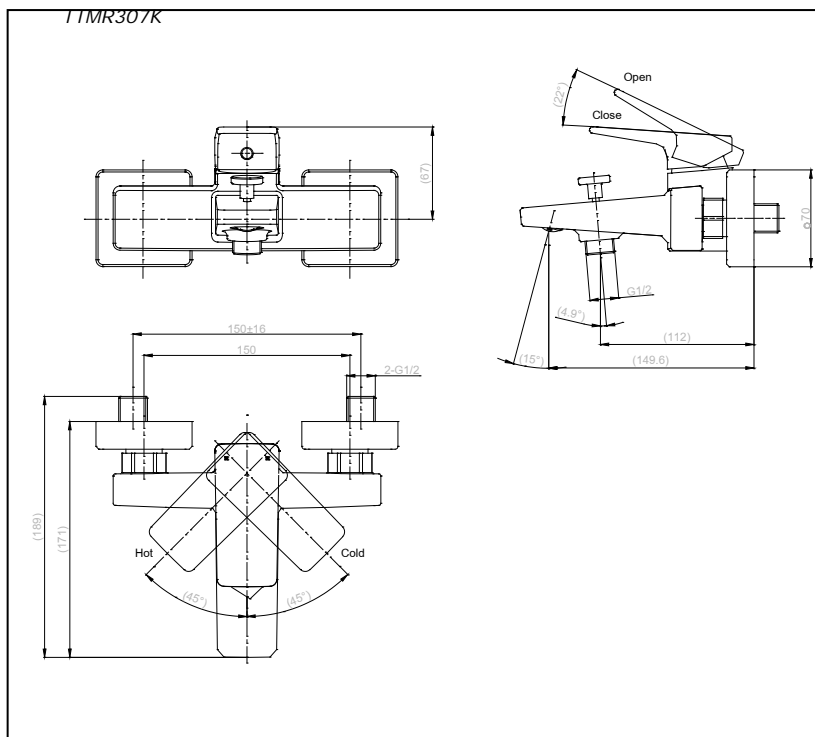

## Specifications

Water Pressure : 0.05MPa -0.75MPa  
 Finish : Nickel Chrome  
 Material : Brass  
 Flow Rate : >9 L/min @0.1 Mpa.  
 (Bath Side)  
 Flow Rate : >6L/min @0.1MPa.  
 (Shower Side)

## Parts description

## Drawing: