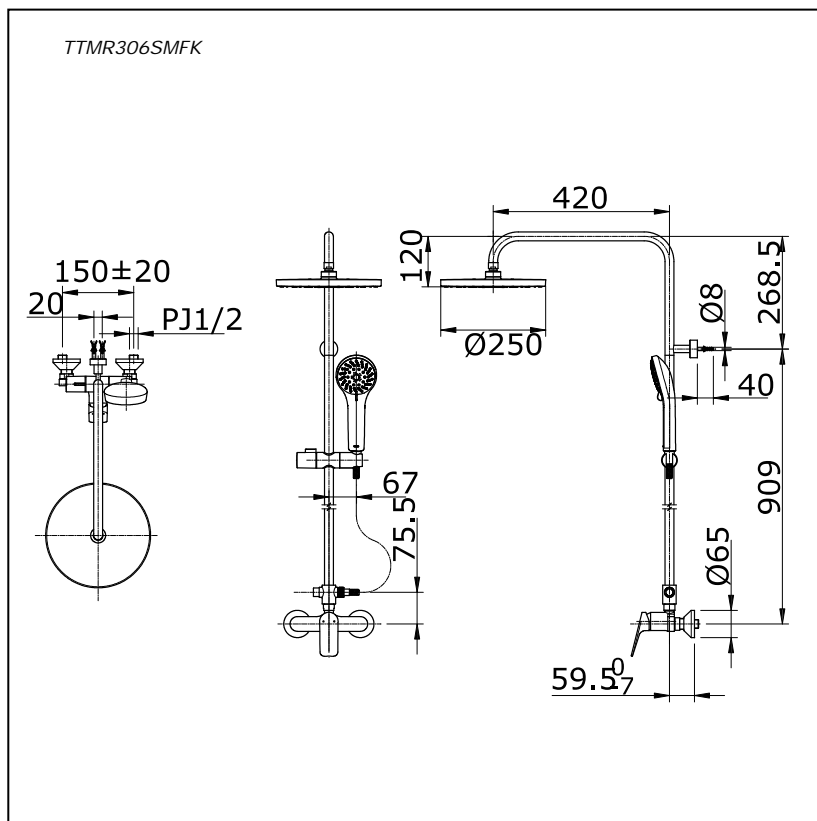

Item number: **TTMR306SMFK**

REI-S Series

Features

- Sharp-lined smart design exclusively for REI- Square series
- Durable finishes

Specifications

Water Pressure : 0.05MPa -0.75MPa
 Hole : 3 Hole
 Finish : Nickel Chrome
 Material : Brass
 Flow Rate/ : <6L/min @0.1MPa.
 Water usage

Parts description

- **TTMR306SMFK**
 Single Lever Shower Column set with
 5 Mode Hand Shower
 (Over Head Shower Size : Ø 250 mm)

Drawing:

Remarks:

Please consult TOTO sales representative for detail.