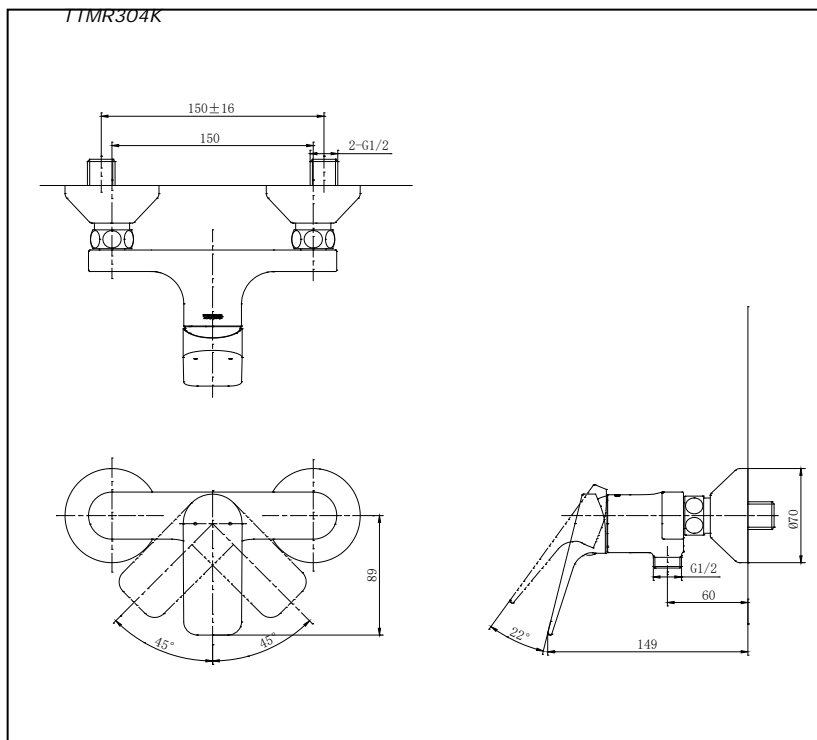

Item number: **TTMR304K** REI-S Series

Features

- Sharp-lined smart design exclusively for REI- Square series
- Durable finishes

Specifications

Water Pressure : 0.05MPa - 0.75MPa
 Finish : Nickel Chrome
 Material : Brass
 Flow Rate : >6L/min @0.1 Mpa.
 (Shower Side)

Parts description

- **TTMR304K**
 Single Lever Shower Mixer
 without Hand Shower Set

Drawing:

Remarks:

Please result TOTO sales representative for detail.

TOTO (THAILAND) CO.,LTD
 Bangkok Office : G Tower Grand Rama 9,12th Floor, South Wing, 9 Rama IX Road,Huaykwang Sub-district,Huaykwang District, Bangkok. 10310 Thailand
 Tel : +(66)2-117-9520(AUTO) Fax : +(66)2-117-9527
 th.toto.com