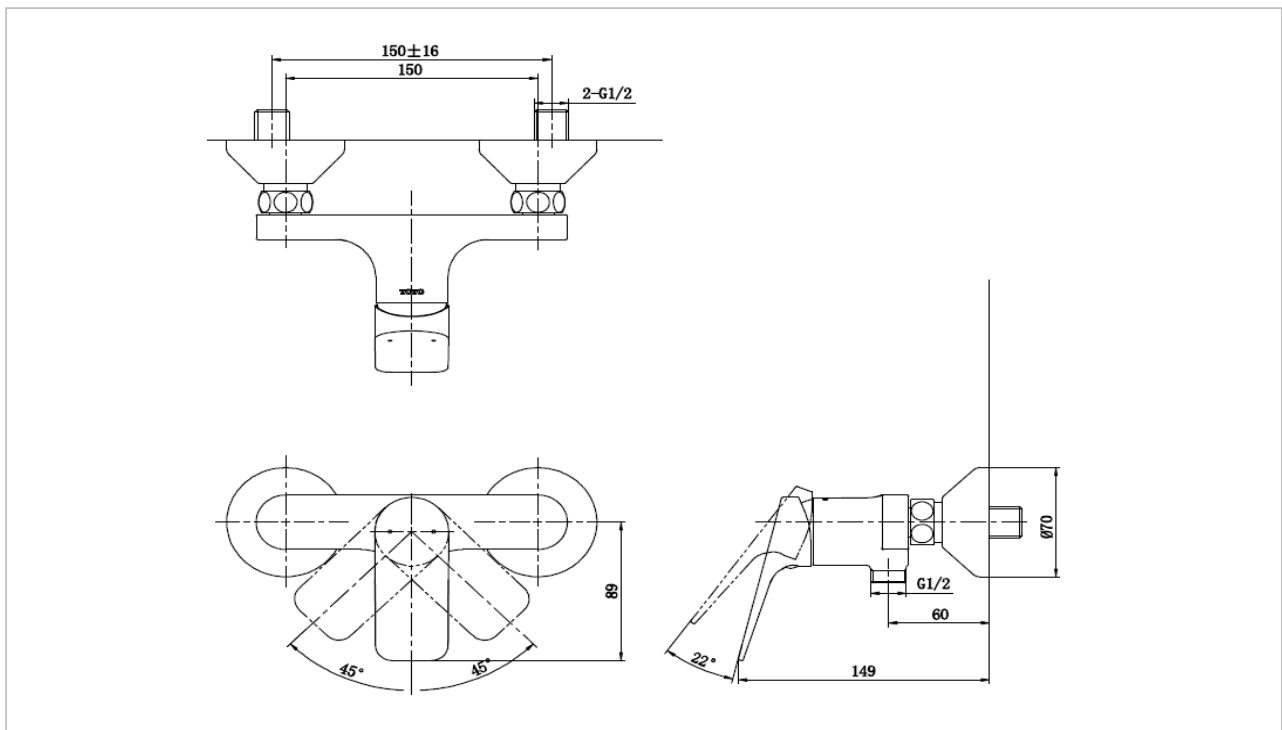

TOTO

FAUCET&SHOWER

TTMR304

"REI" Shower Mixer

Product Features

Suggestion Fittings & Parts

Remark : We reserve the right to change some parts for suitability.

TOTO (THAILAND) CO.,LTD