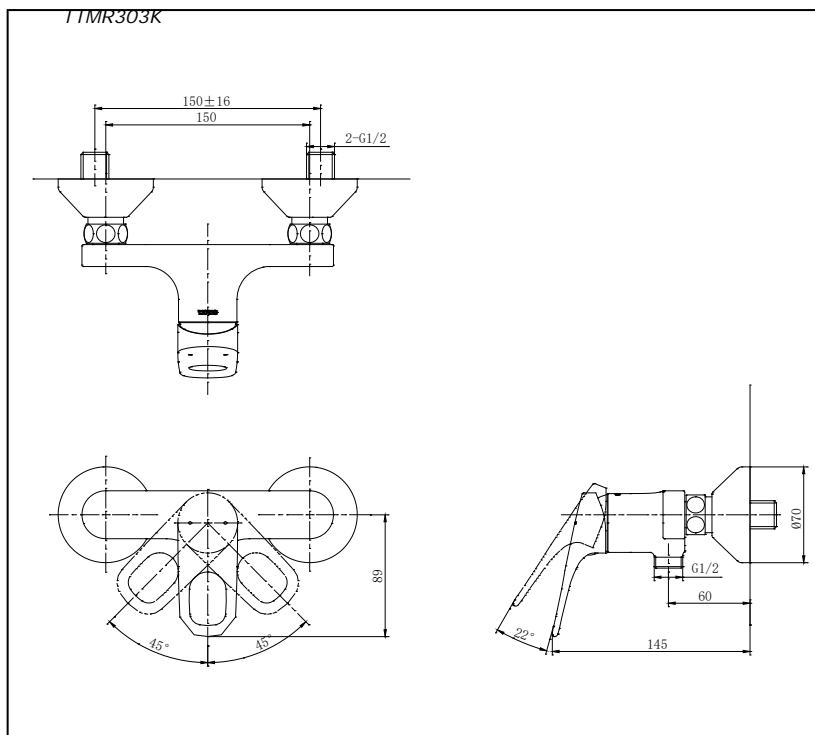

Drawing:

Remarks:

Please result TOTO sales representative for detail.

TOTO (THAILAND) CO.,LTD

Bangkok Office : G Tower Grand Rama 9,12th Floor, South Wing, 9 Rama IX Road,Huaykwang Sub-district,Huaykwang District, Bangkok. 10310 Thailand
Tel : +(66)2-117-9520(AUTO) Fax : +(66)2-117-9527
th.toto.com

All rights reserved by TOTO company. Specifications and size are subject to change without notice.