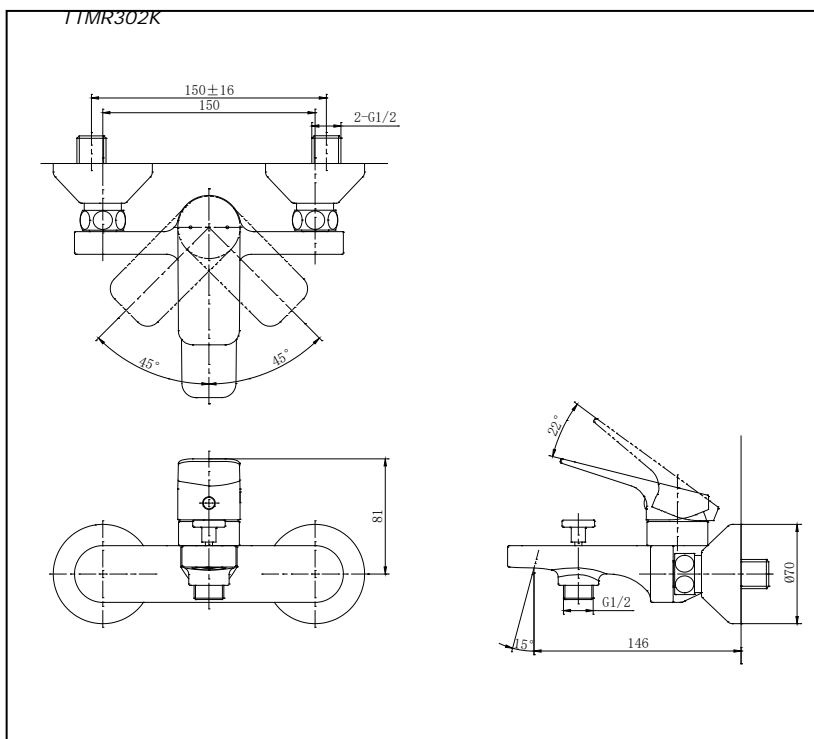

Drawing:

Remarks:

Please result TOTO sales representative for detail.