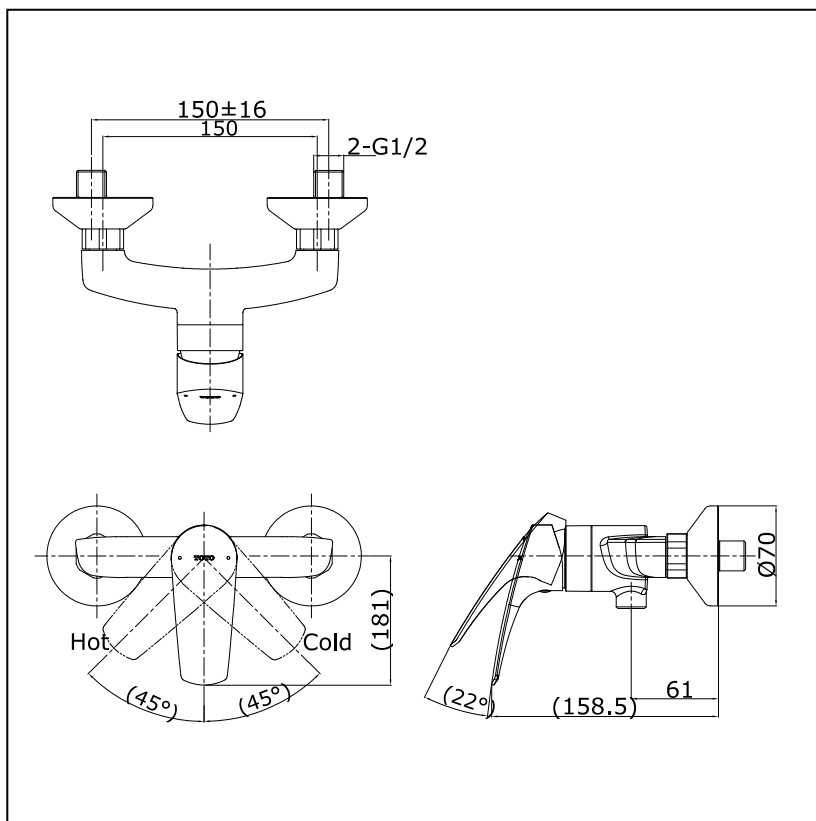

## Specifications

Water Pressure : 0.05MPa -0.75MPa  
 Hole : 2 Holes  
 Finish : Nickel Chrome  
 Material : Brass

## Parts description

- **TTMC302K**

Single Lever Shower Mixer without Hand Shower set

## Drawing: